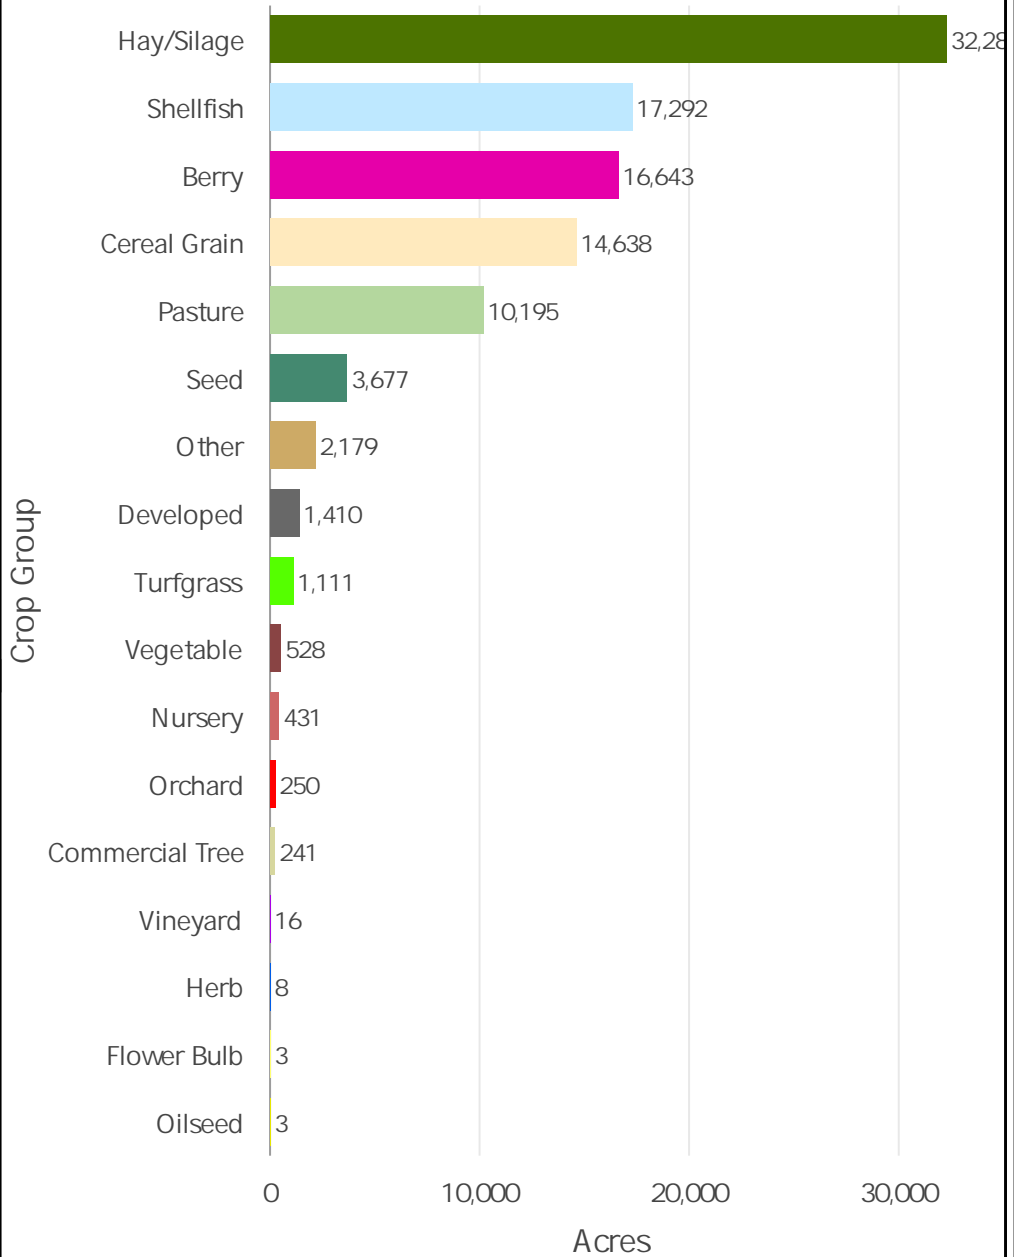

Agriculture in Legislative District 42

Natural Resources and Agricultural Sciences
Washington State Department of Agriculture
Interactive Map URL: <http://arcg.is/1qHT4X>

Agriculture Breakdown

Number of Dairies: 64

Total Acres: 100,884

Disclaimer: This product is provided 'as is' without warranty of any kind, either expressed or implied, including, but not limited to, the implied warranties of merchantability and fitness for a particular use. AGR PUB 102-397. (R/4/24).