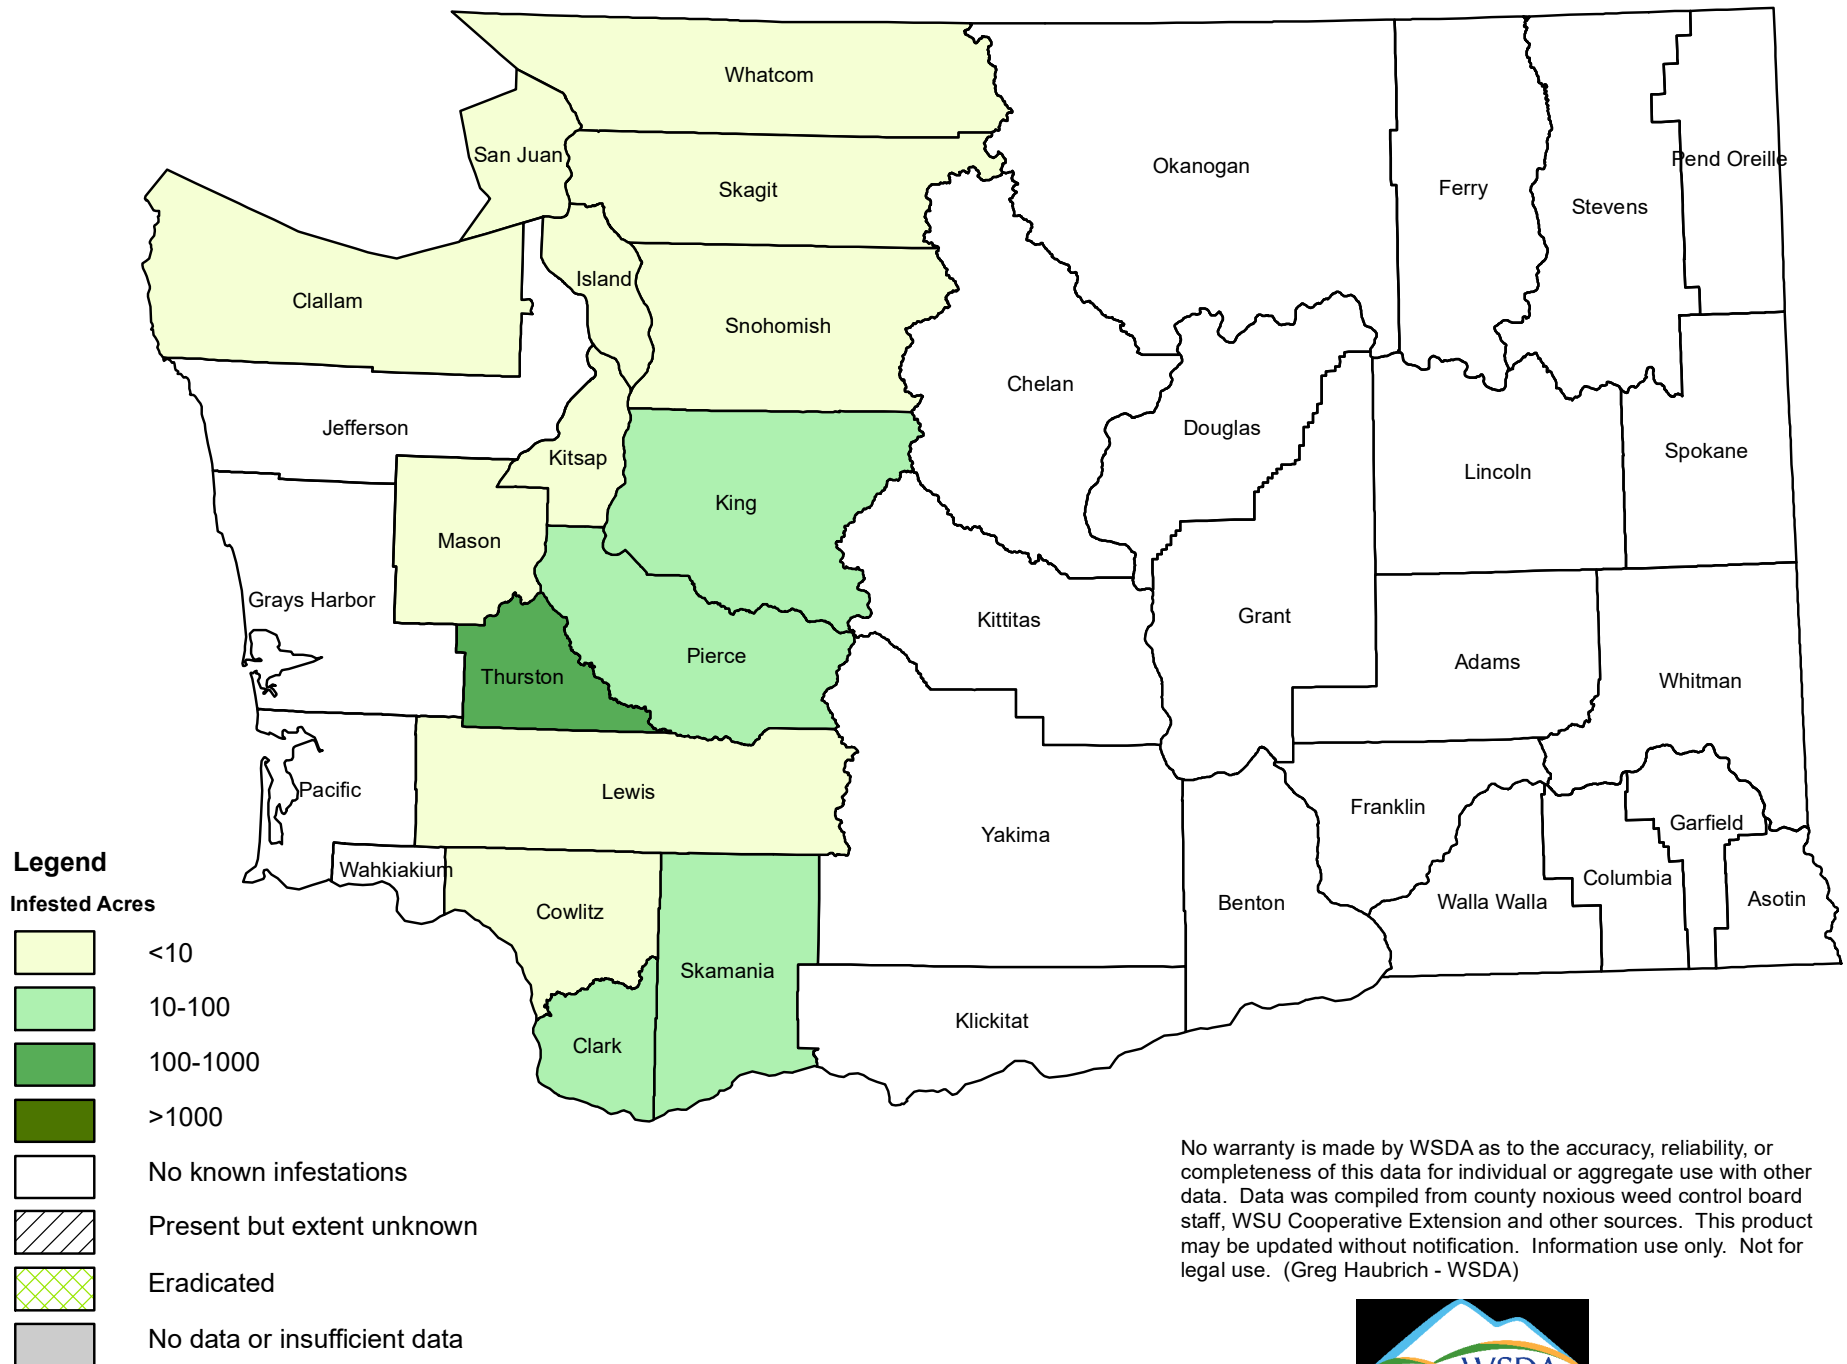

# Shiny Geranium (*Geranium lucidum*) Distribution 2018

Updated: 7/16/2018

No warranty is made by WSDA as to the accuracy, reliability, or completeness of this data for individual or aggregate use with other data. Data was compiled from county noxious weed control board staff, WSU Cooperative Extension and other sources. This product may be updated without notification. Information use only. Not for legal use. (Greg Haubrich - WSDA)