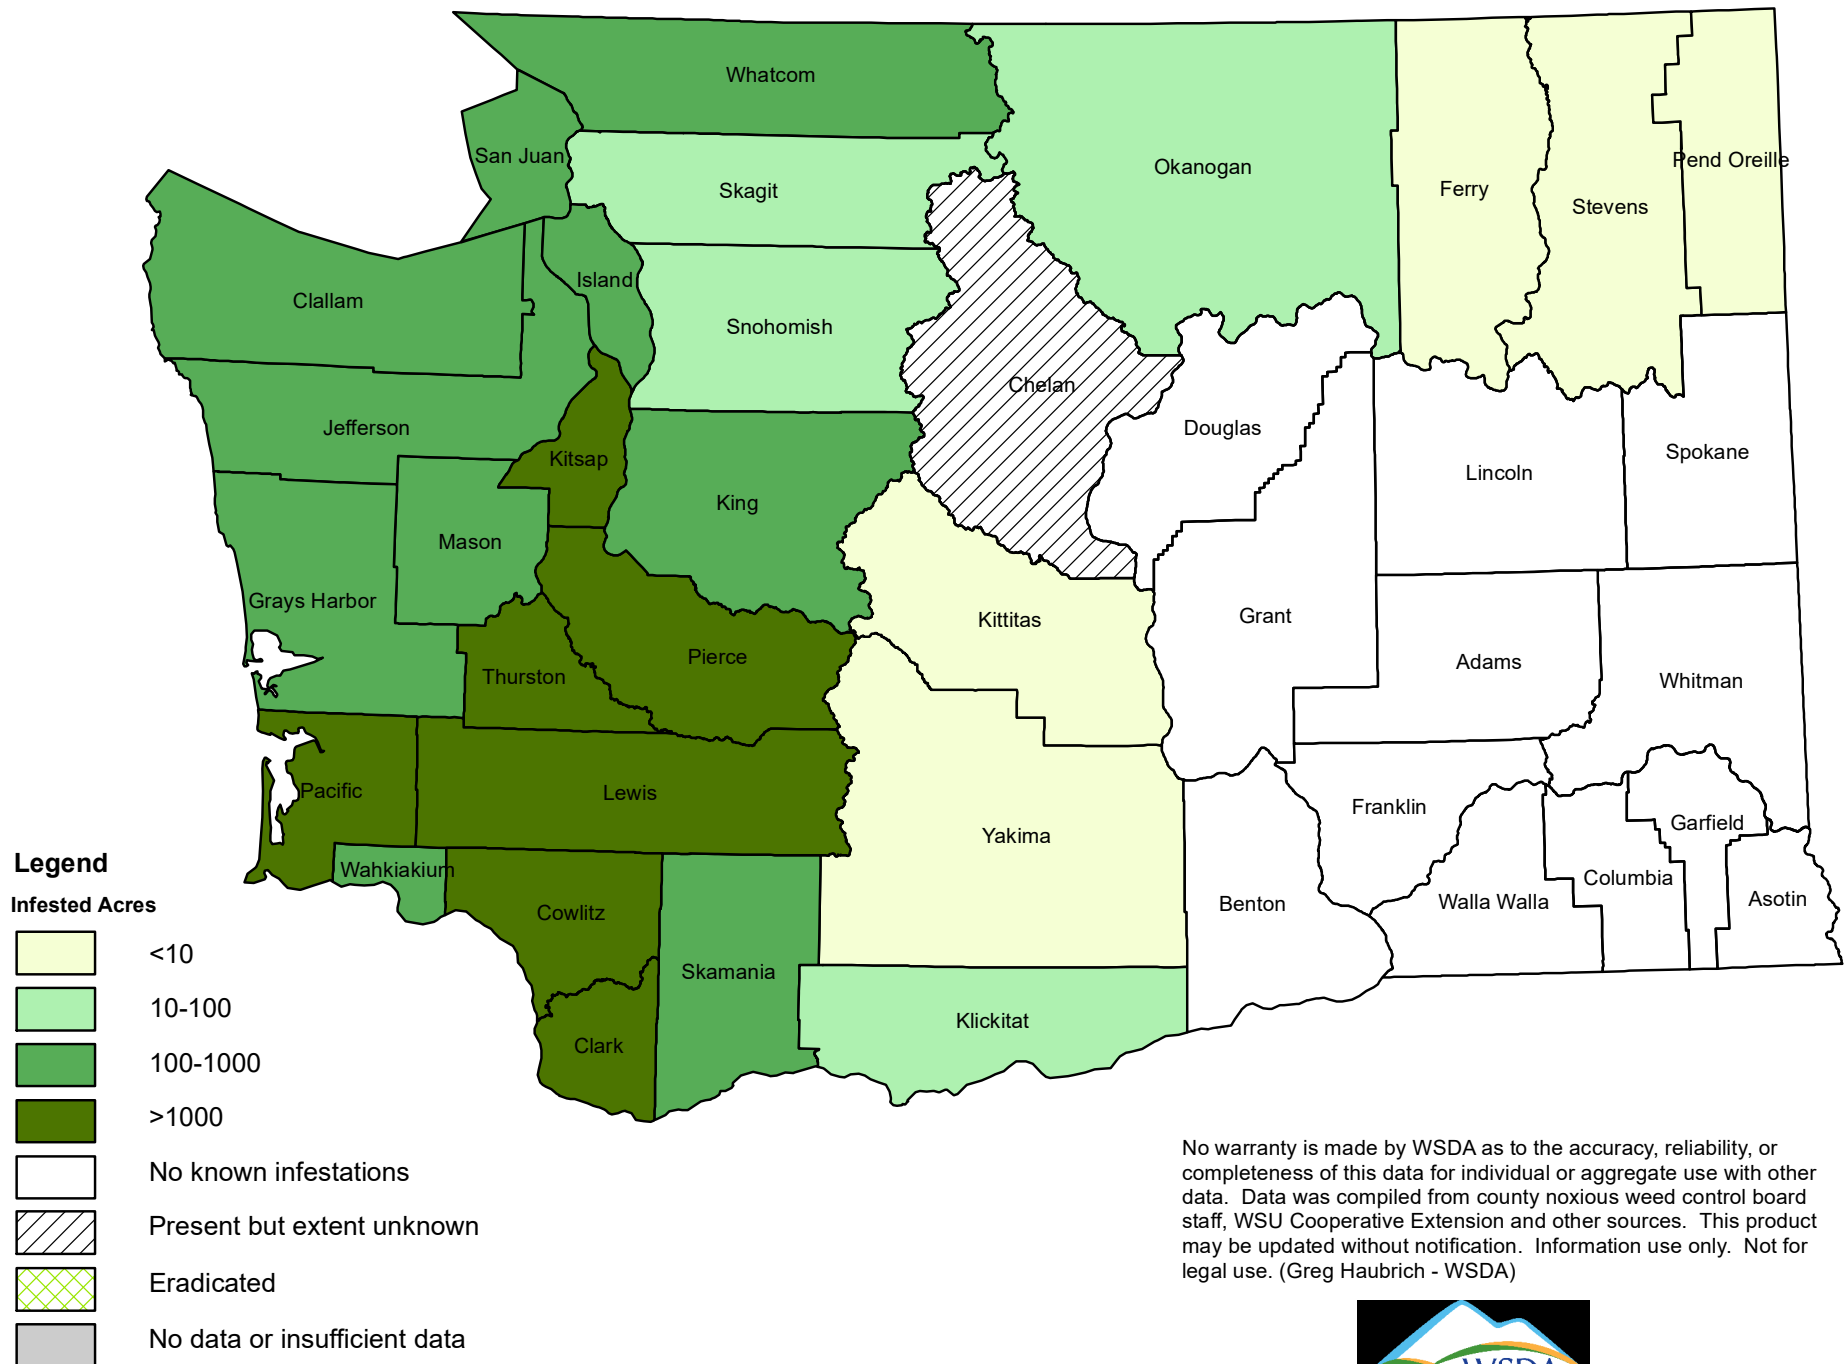

Tansy Ragwort (*Jacobaea vulgaris*) Distribution 2018

Updated: 7/16/2018

No warranty is made by WSDA as to the accuracy, reliability, or completeness of this data for individual or aggregate use with other data. Data was compiled from county noxious weed control board staff, WSU Cooperative Extension and other sources. This product may be updated without notification. Information use only. Not for legal use. (Greg Haubrich - WSDA)