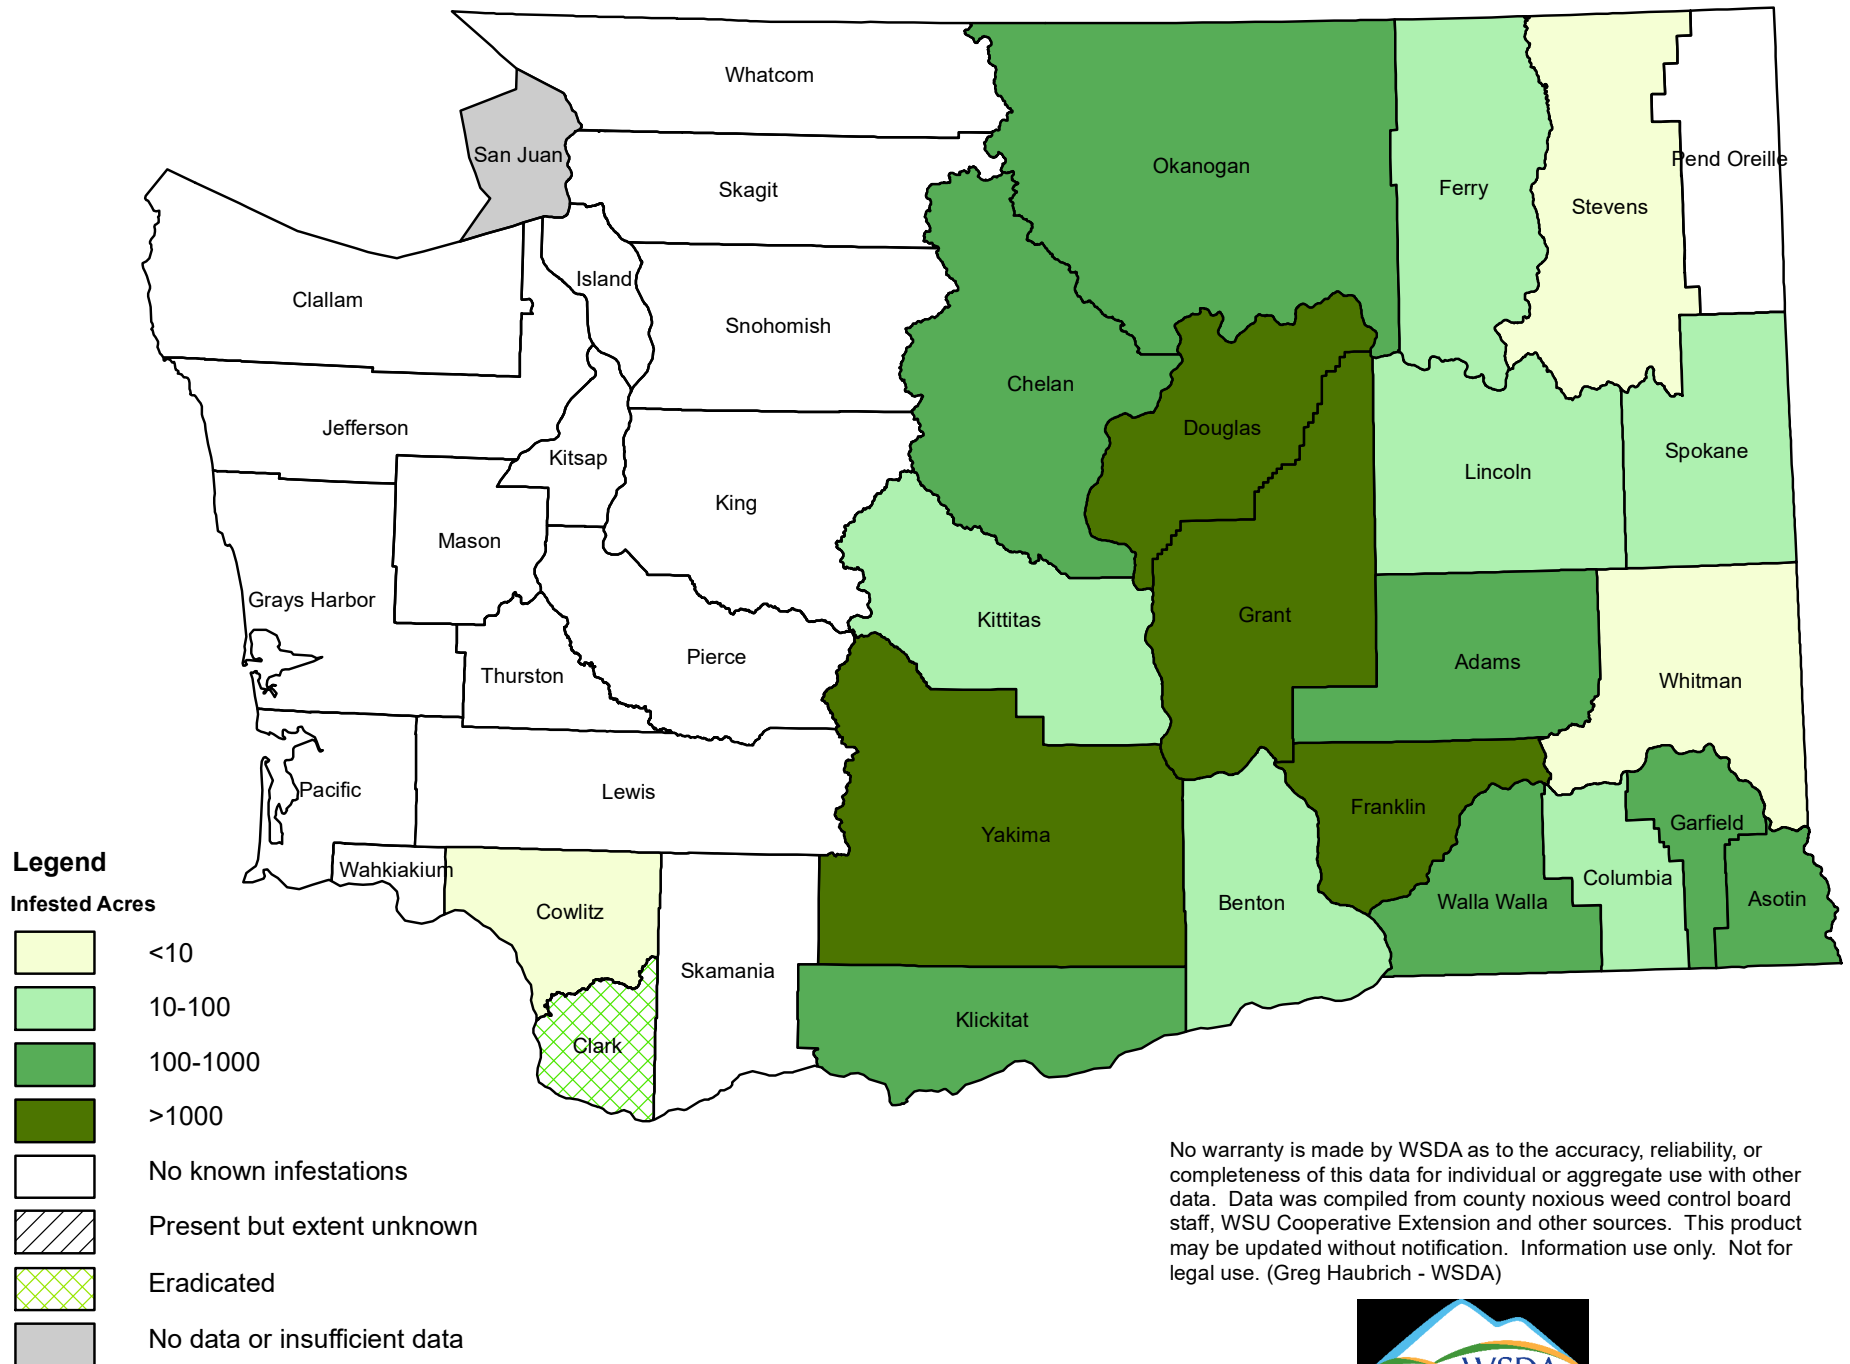

# Puncturevine (*Tribulus terrestris*) Distribution 2018

Updated: 7/16/2018

No warranty is made by WSDA as to the accuracy, reliability, or completeness of this data for individual or aggregate use with other data. Data was compiled from county noxious weed control board staff, WSU Cooperative Extension and other sources. This product may be updated without notification. Information use only. Not for legal use. (Greg Haubrich - WSDA)