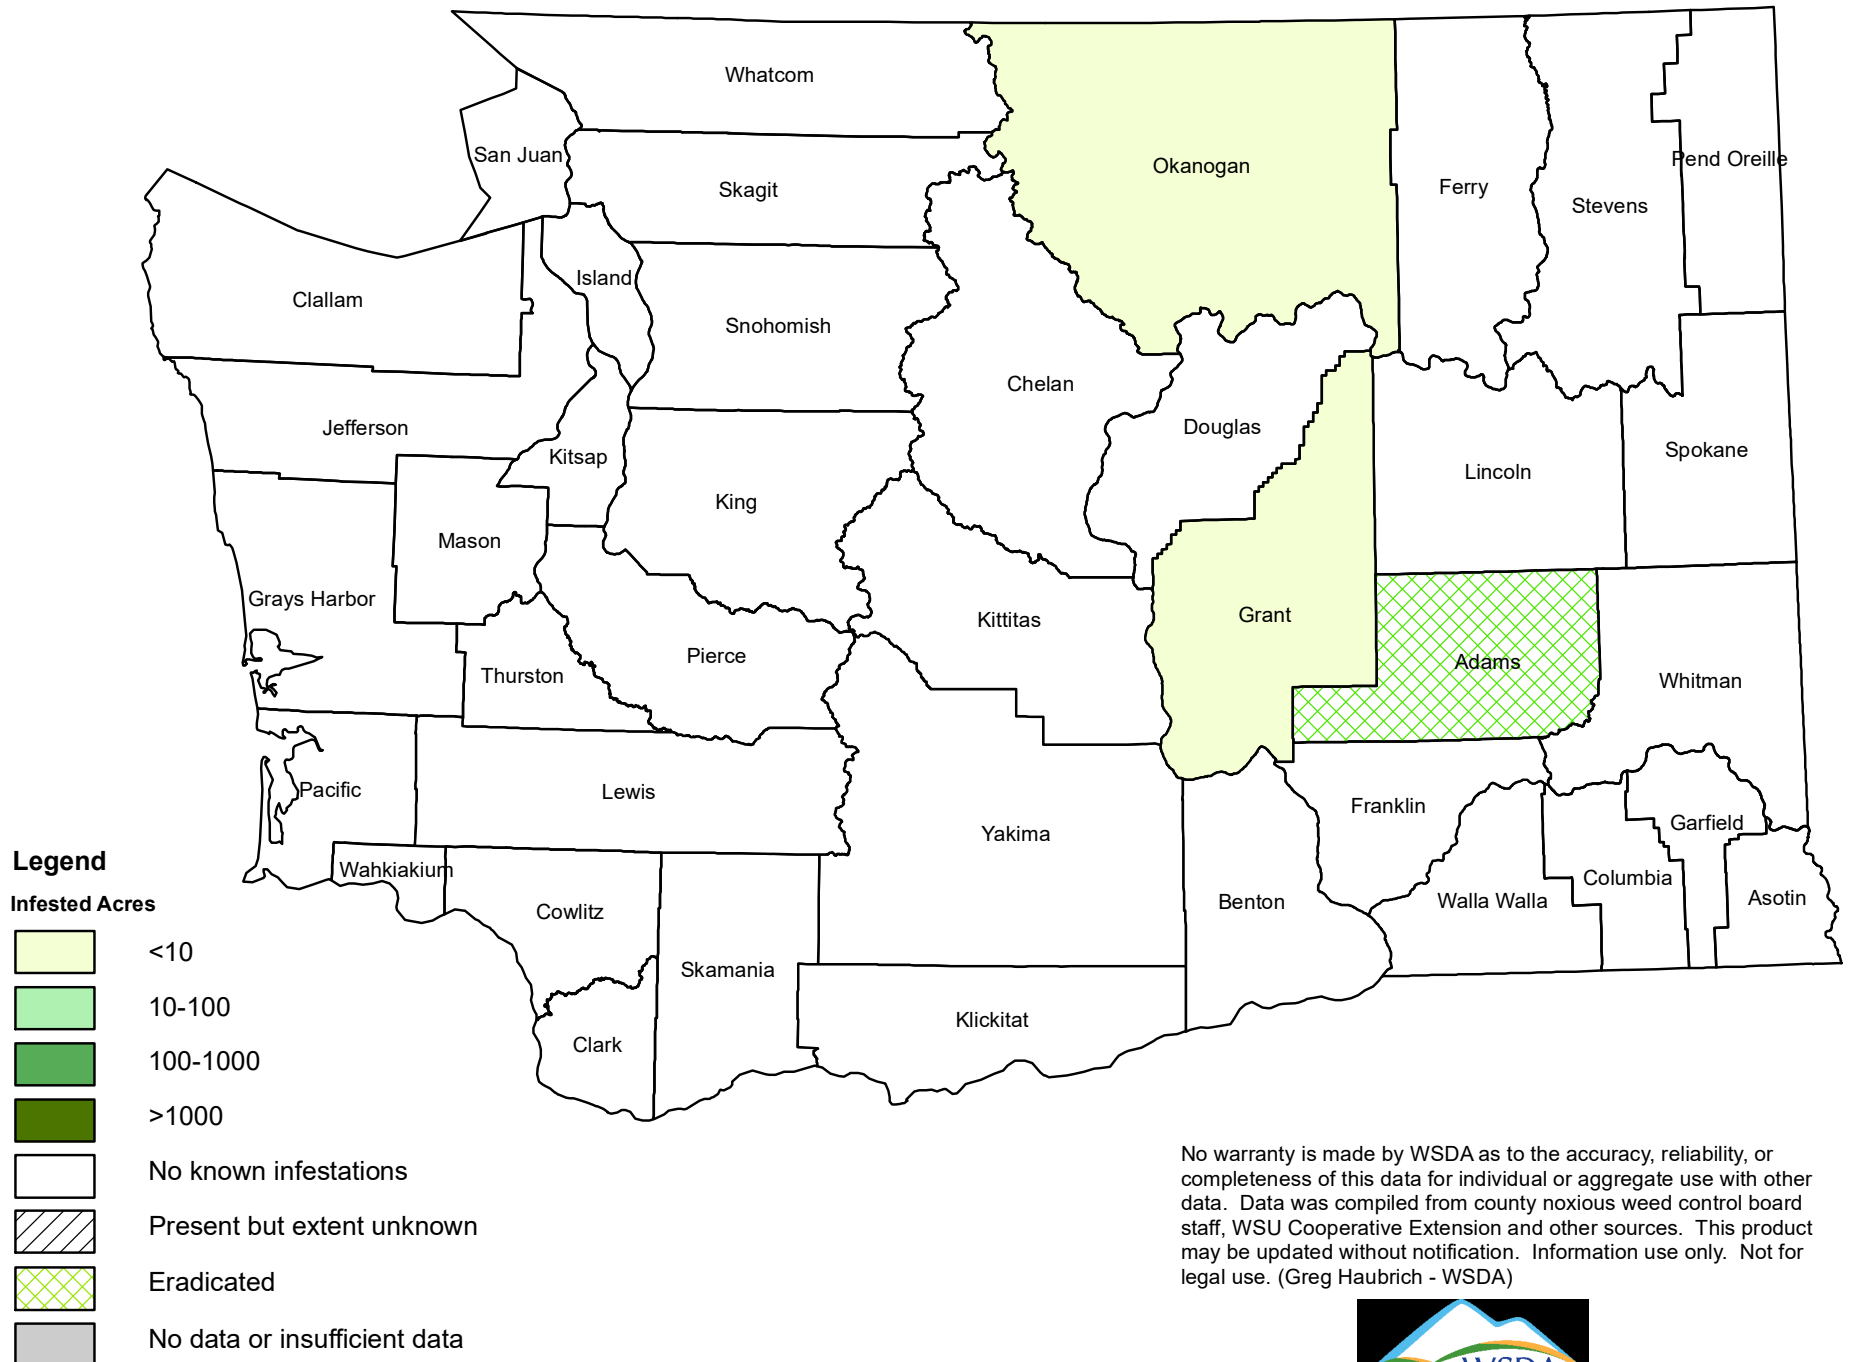

Syrian Beancaper (*Zygophyllum fabago*) Distribution 2018

Updated: 11/28/2018

No warranty is made by WSDA as to the accuracy, reliability, or completeness of this data for individual or aggregate use with other data. Data was compiled from county noxious weed control board staff, WSU Cooperative Extension and other sources. This product may be updated without notification. Information use only. Not for legal use. (Greg Haubrich - WSDA)