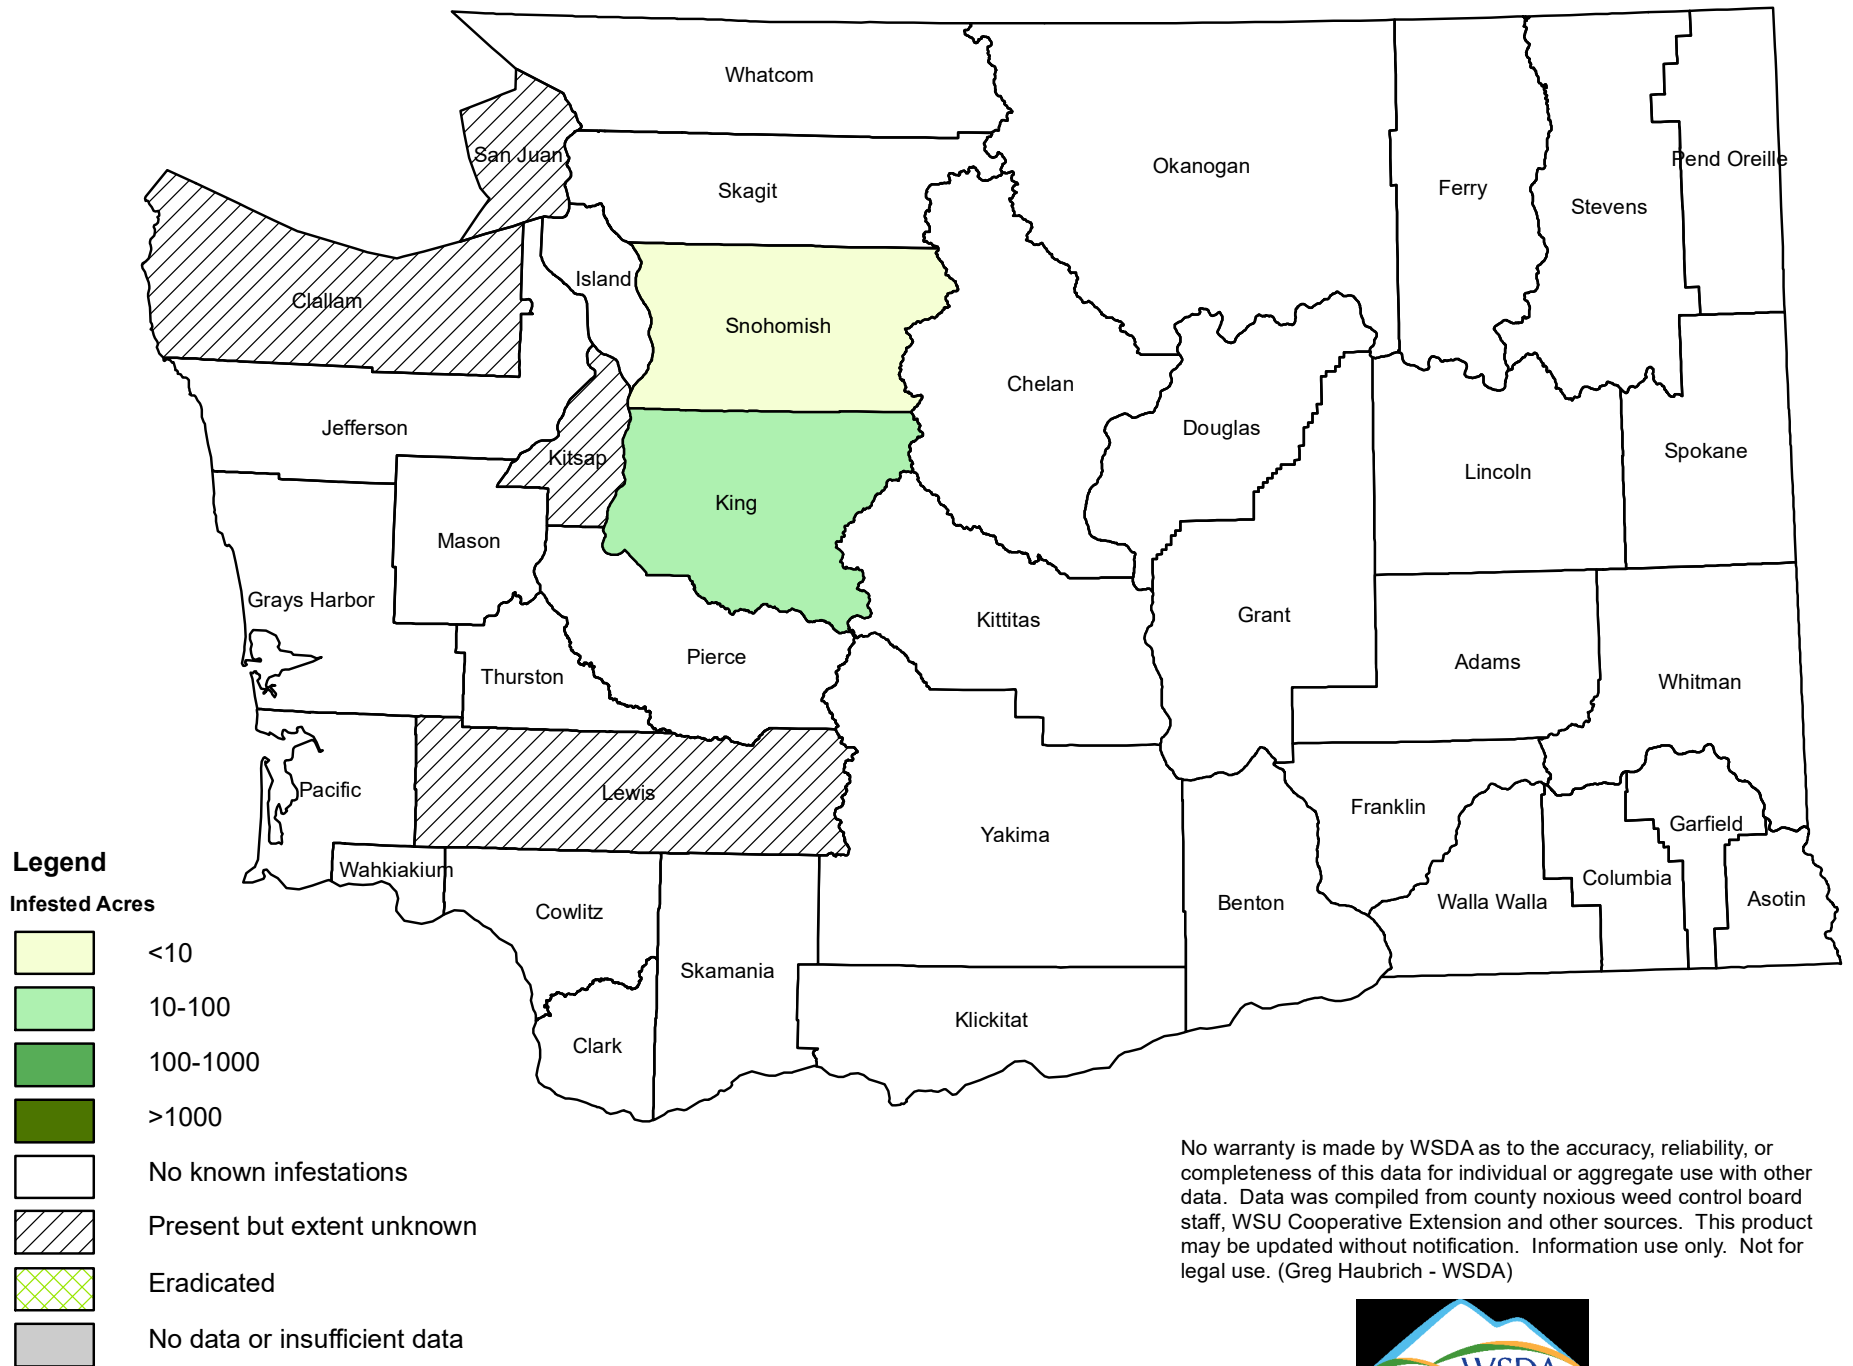

Lawnweed (*Soliva sessilis*) Distribution 2018

Updated: 11/28/2018

No warranty is made by WSDA as to the accuracy, reliability, or completeness of this data for individual or aggregate use with other data. Data was compiled from county noxious weed control board staff, WSU Cooperative Extension and other sources. This product may be updated without notification. Information use only. Not for legal use. (Greg Haubrich - WSDA)