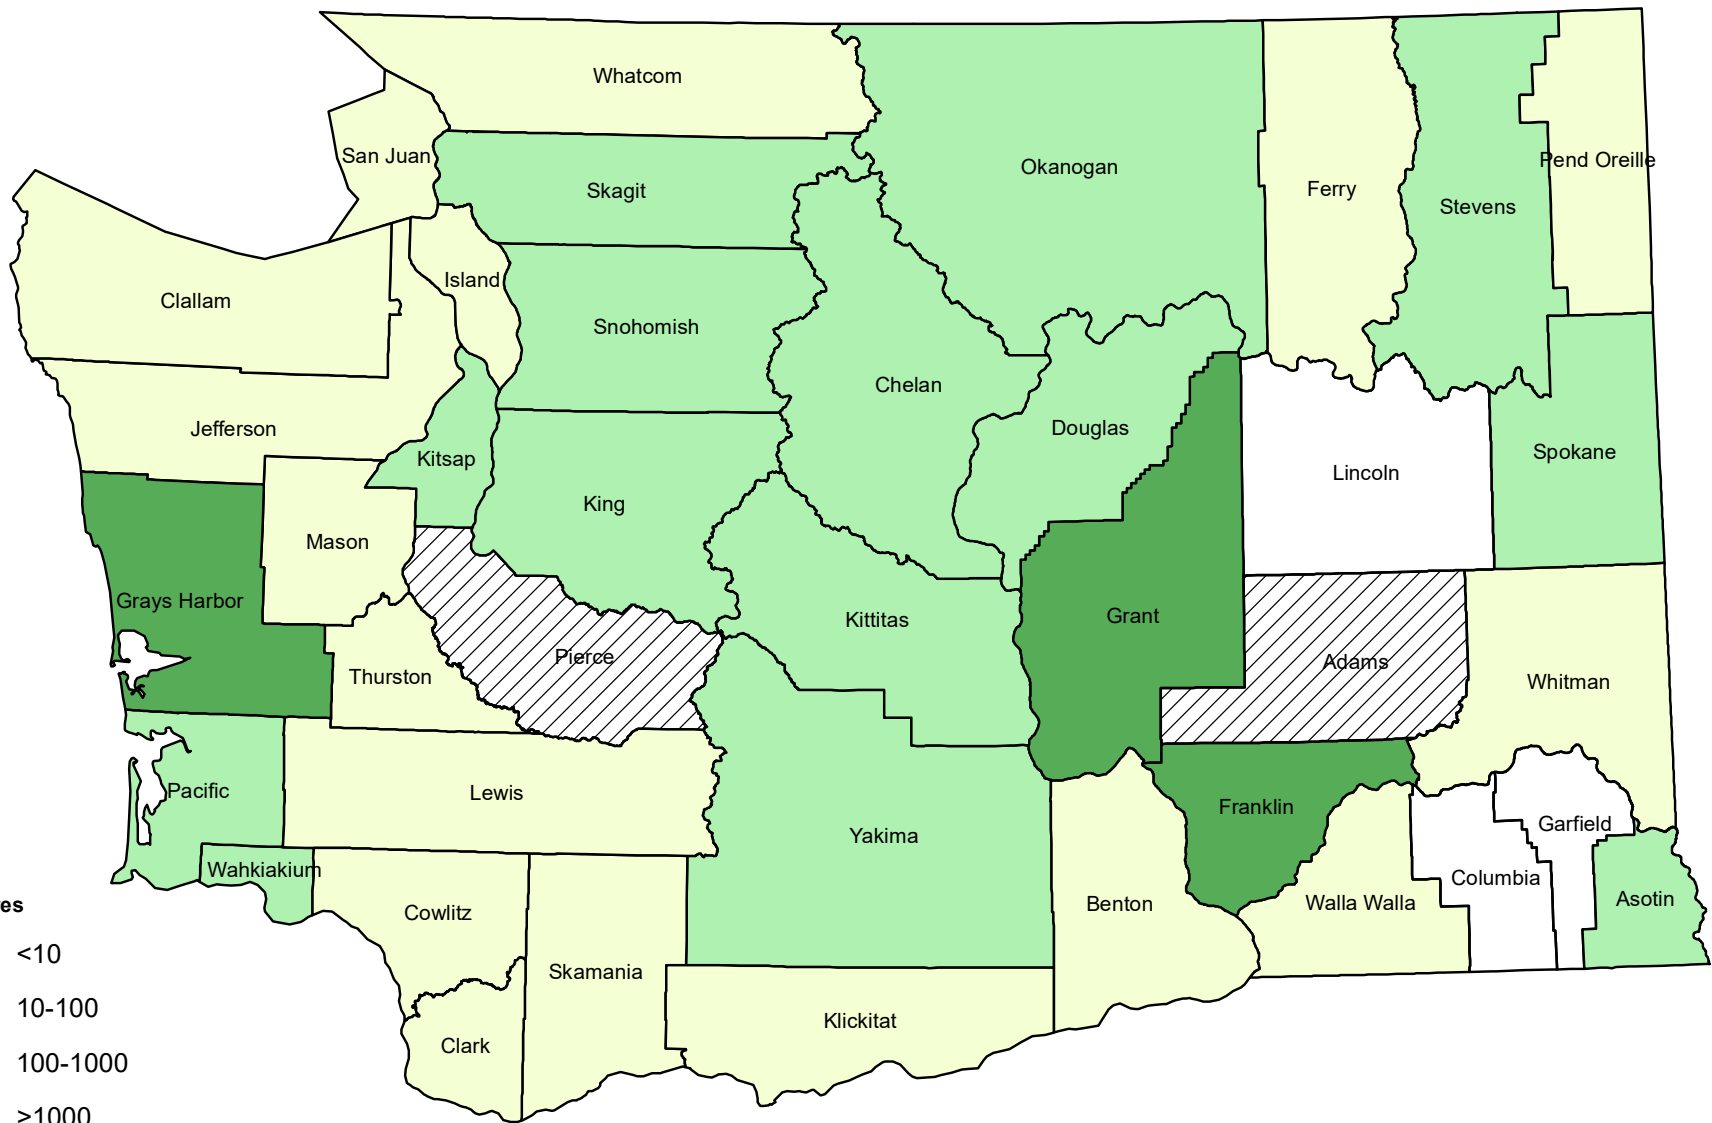

Purple Loosestrife (*Lythrum salicaria*) Distribution 2018

Updated: 7/16/2018

Legend

Infested Acres

No warranty is made by WSDA as to the accuracy, reliability, or completeness of this data for individual or aggregate use with other data. Data was compiled from county noxious weed control board staff, WSU Cooperative Extension and other sources. This product may be updated without notification. Information use only. Not for legal use. (Greg Haubrich - WSDA)