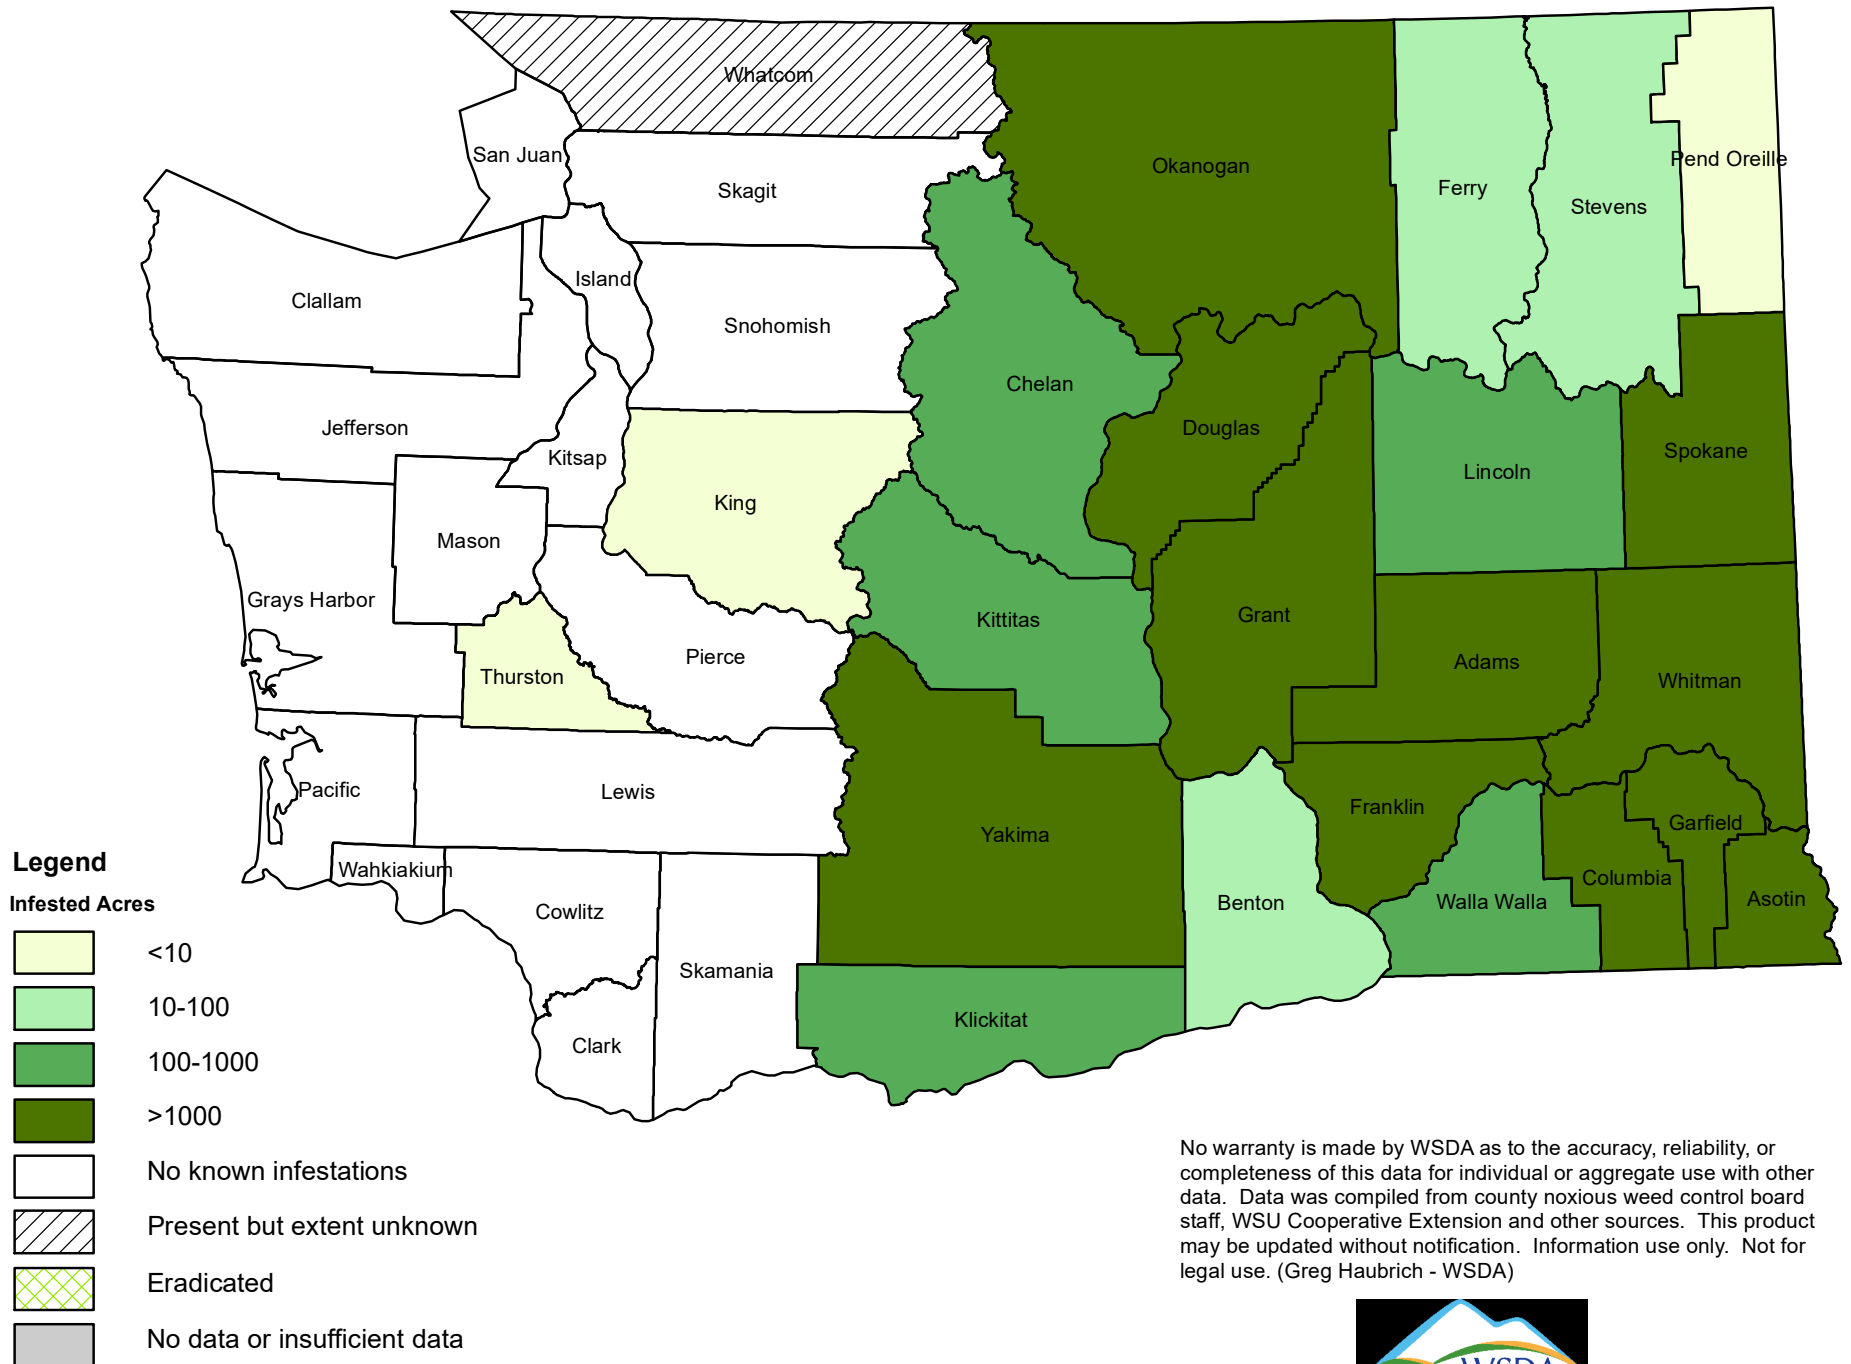

Kochia (*Bassia scoparia*) Distribution 2018

Updated: 6/22/2018

No warranty is made by WSDA as to the accuracy, reliability, or completeness of this data for individual or aggregate use with other data. Data was compiled from county noxious weed control board staff, WSU Cooperative Extension and other sources. This product may be updated without notification. Information use only. Not for legal use. (Greg Haubrich - WSDA)