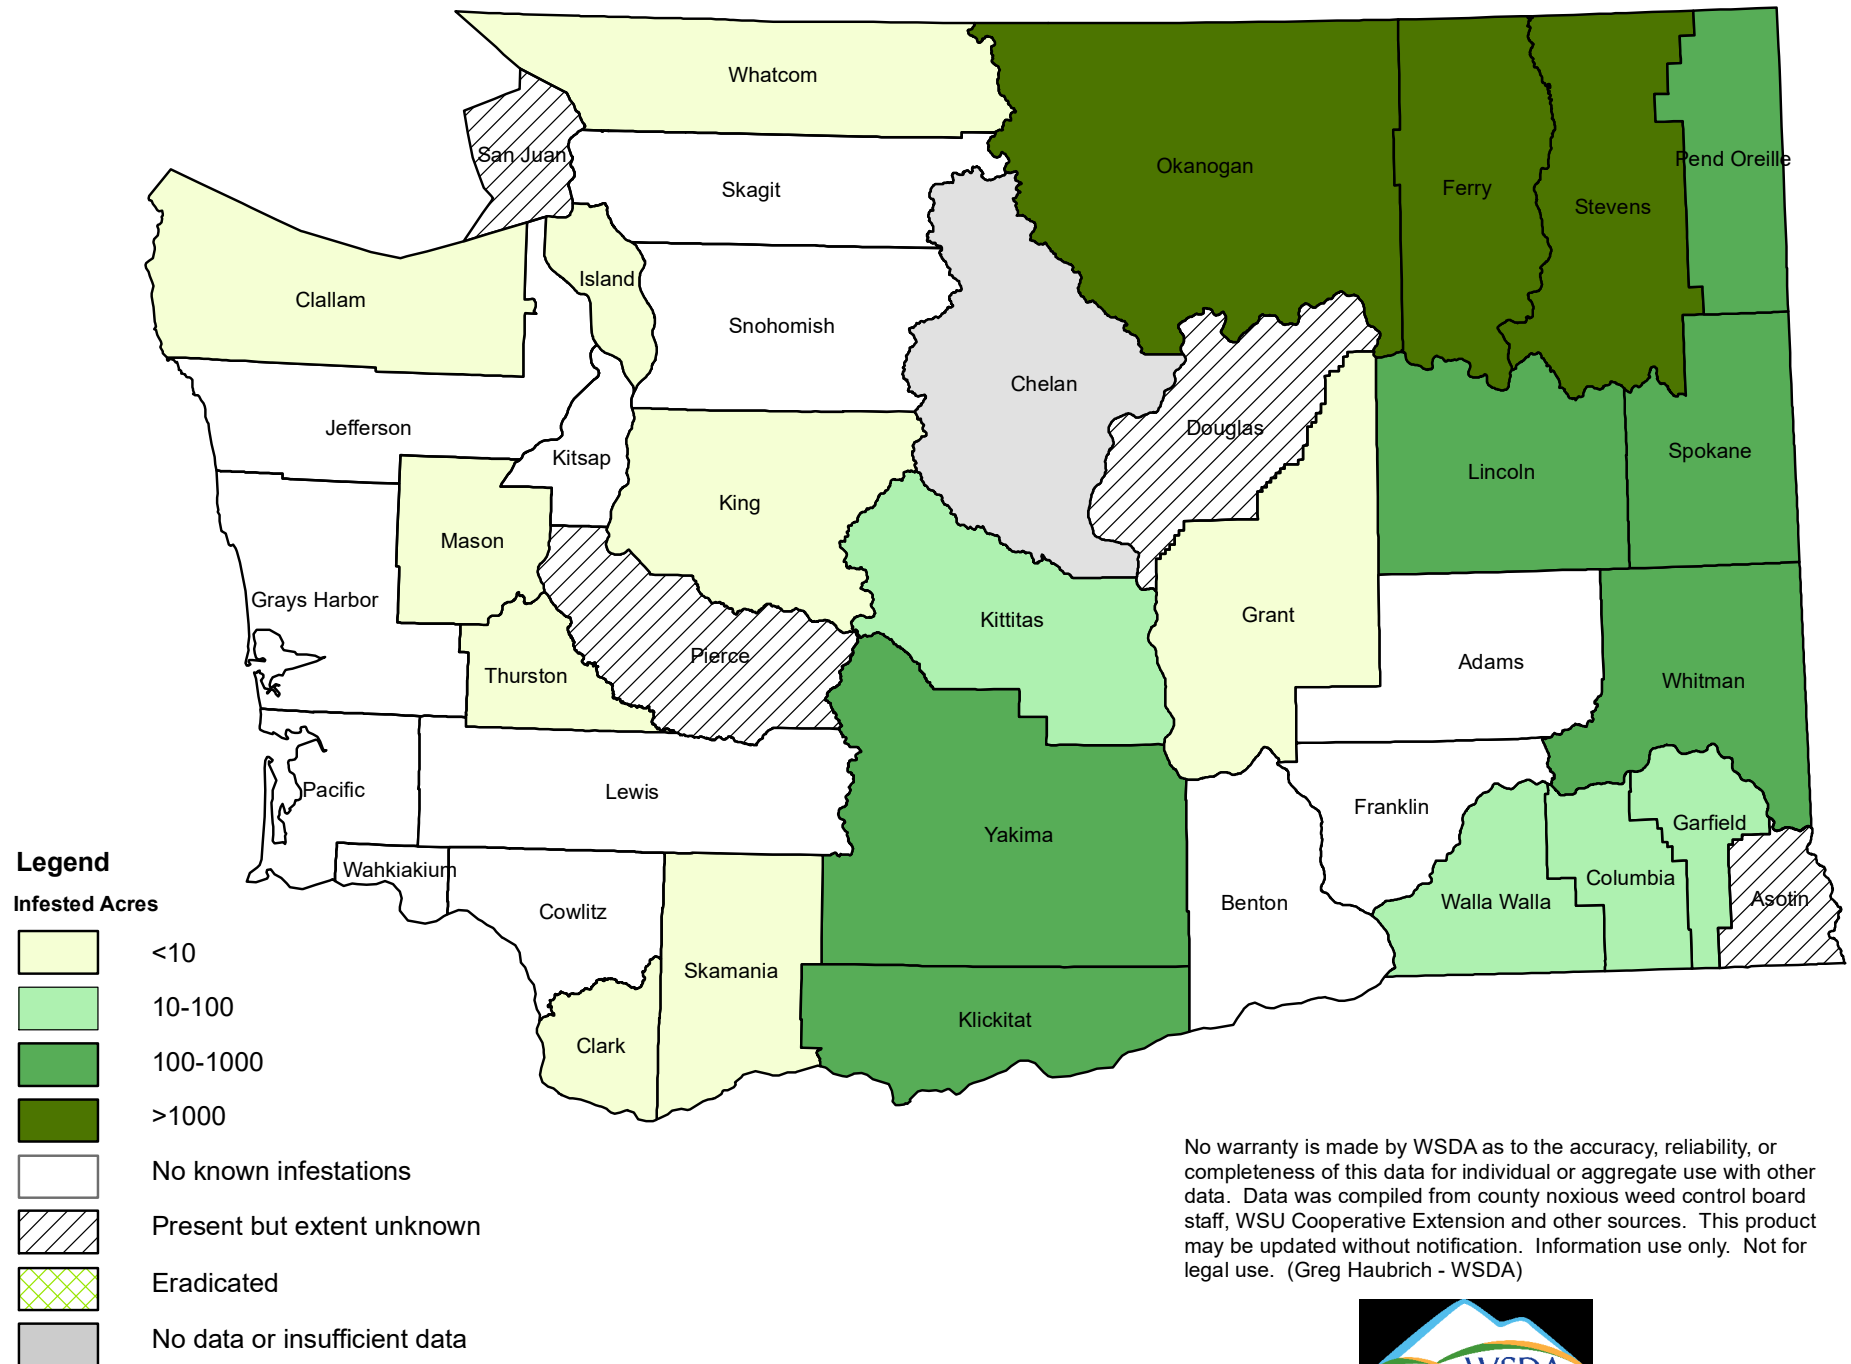

Absinth Wormwood (*Artemisia absinthium*) Distribution 2018

Updated: 11/28/2018

No warranty is made by WSDA as to the accuracy, reliability, or completeness of this data for individual or aggregate use with other data. Data was compiled from county noxious weed control board staff, WSU Cooperative Extension and other sources. This product may be updated without notification. Information use only. Not for legal use. (Greg Haubrich - WSDA)