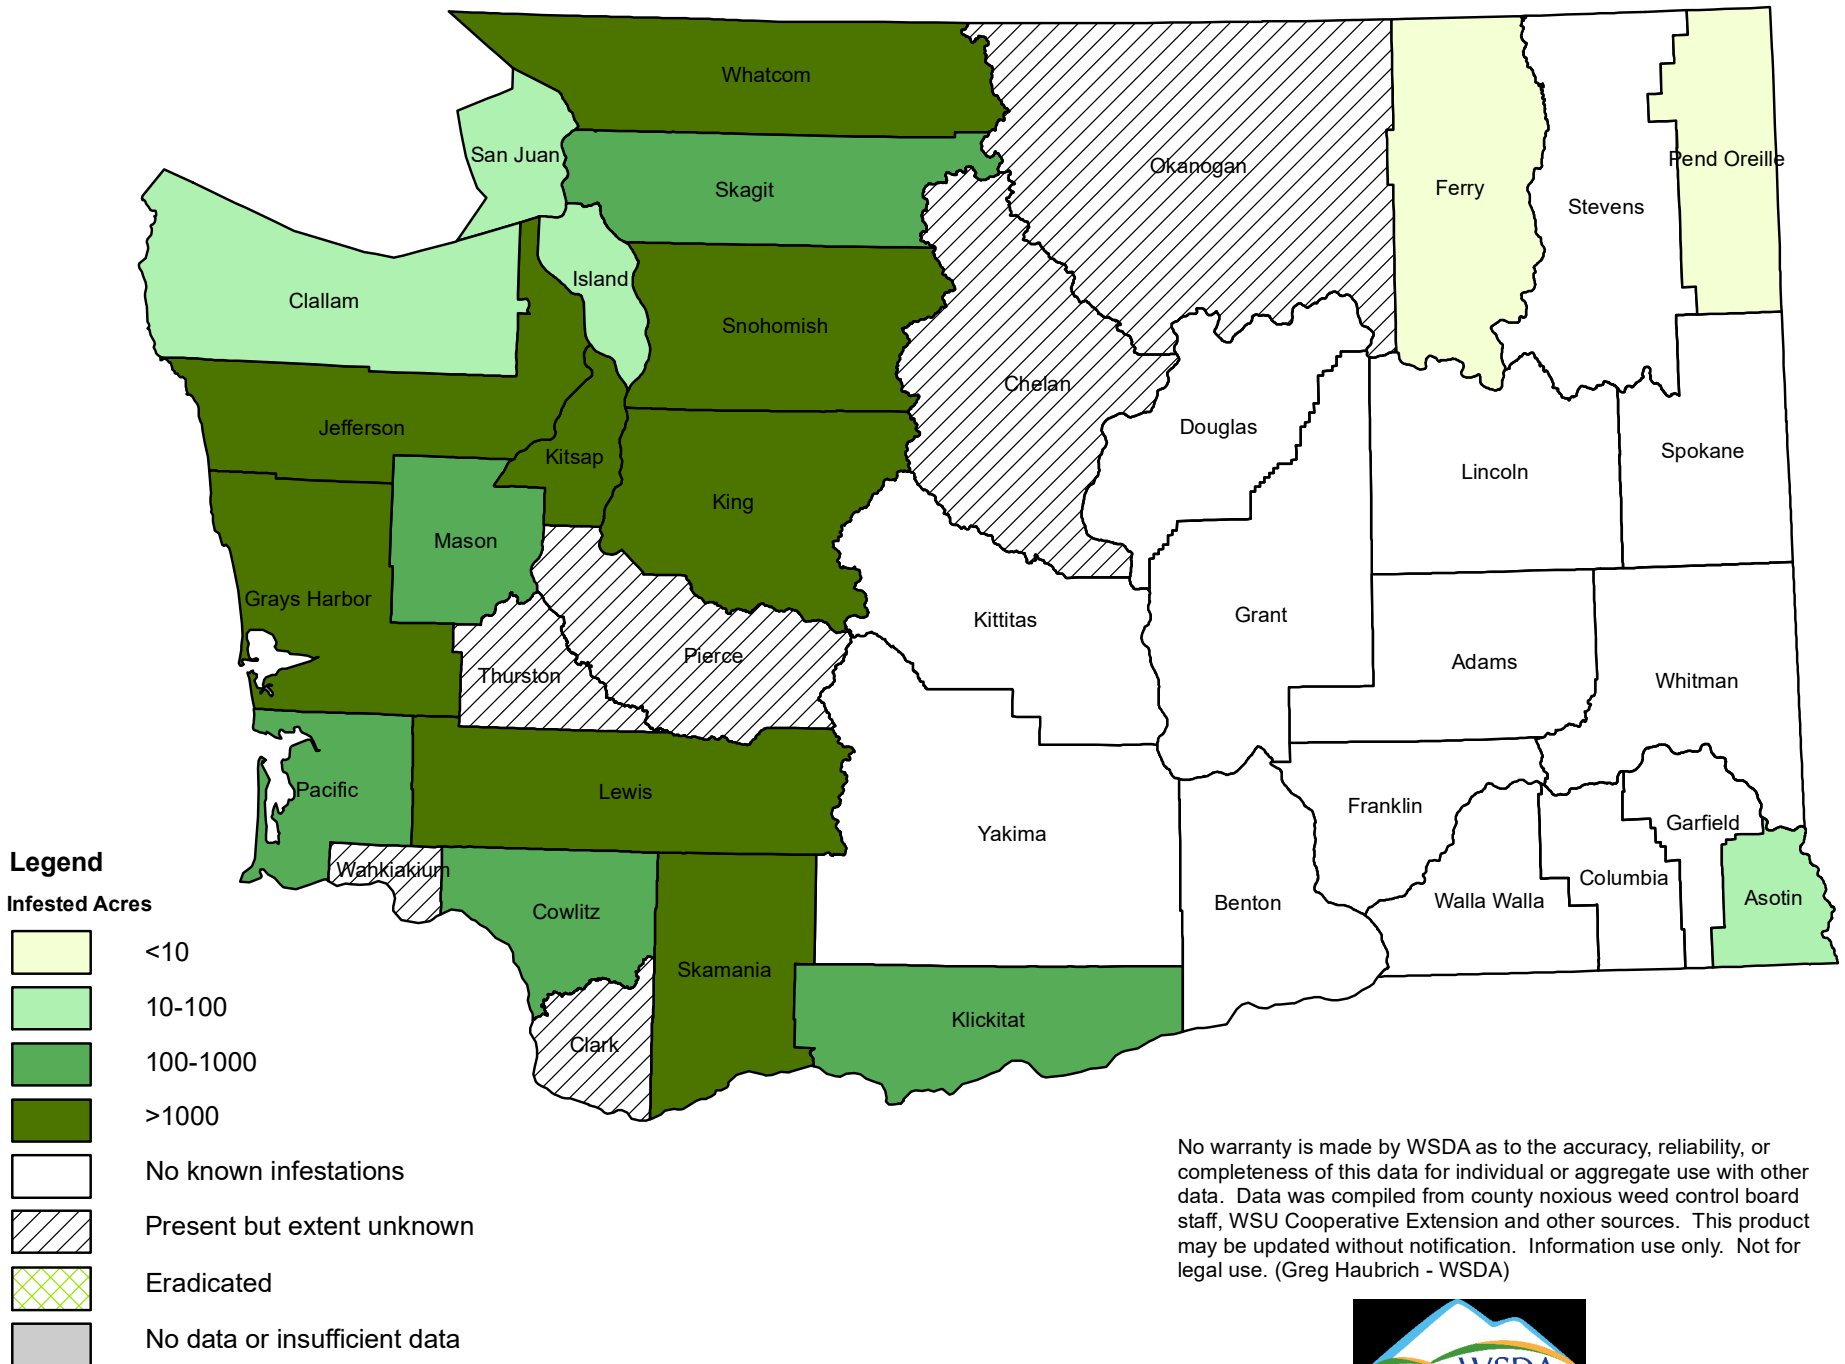

Evergreen Blackberry (*Rubus laciniatus*) Distribution 2018

Updated: 11/27/2018

No warranty is made by WSDA as to the accuracy, reliability, or completeness of this data for individual or aggregate use with other data. Data was compiled from county noxious weed control board staff, WSU Cooperative Extension and other sources. This product may be updated without notification. Information use only. Not for legal use. (Greg Haubrich - WSDA)