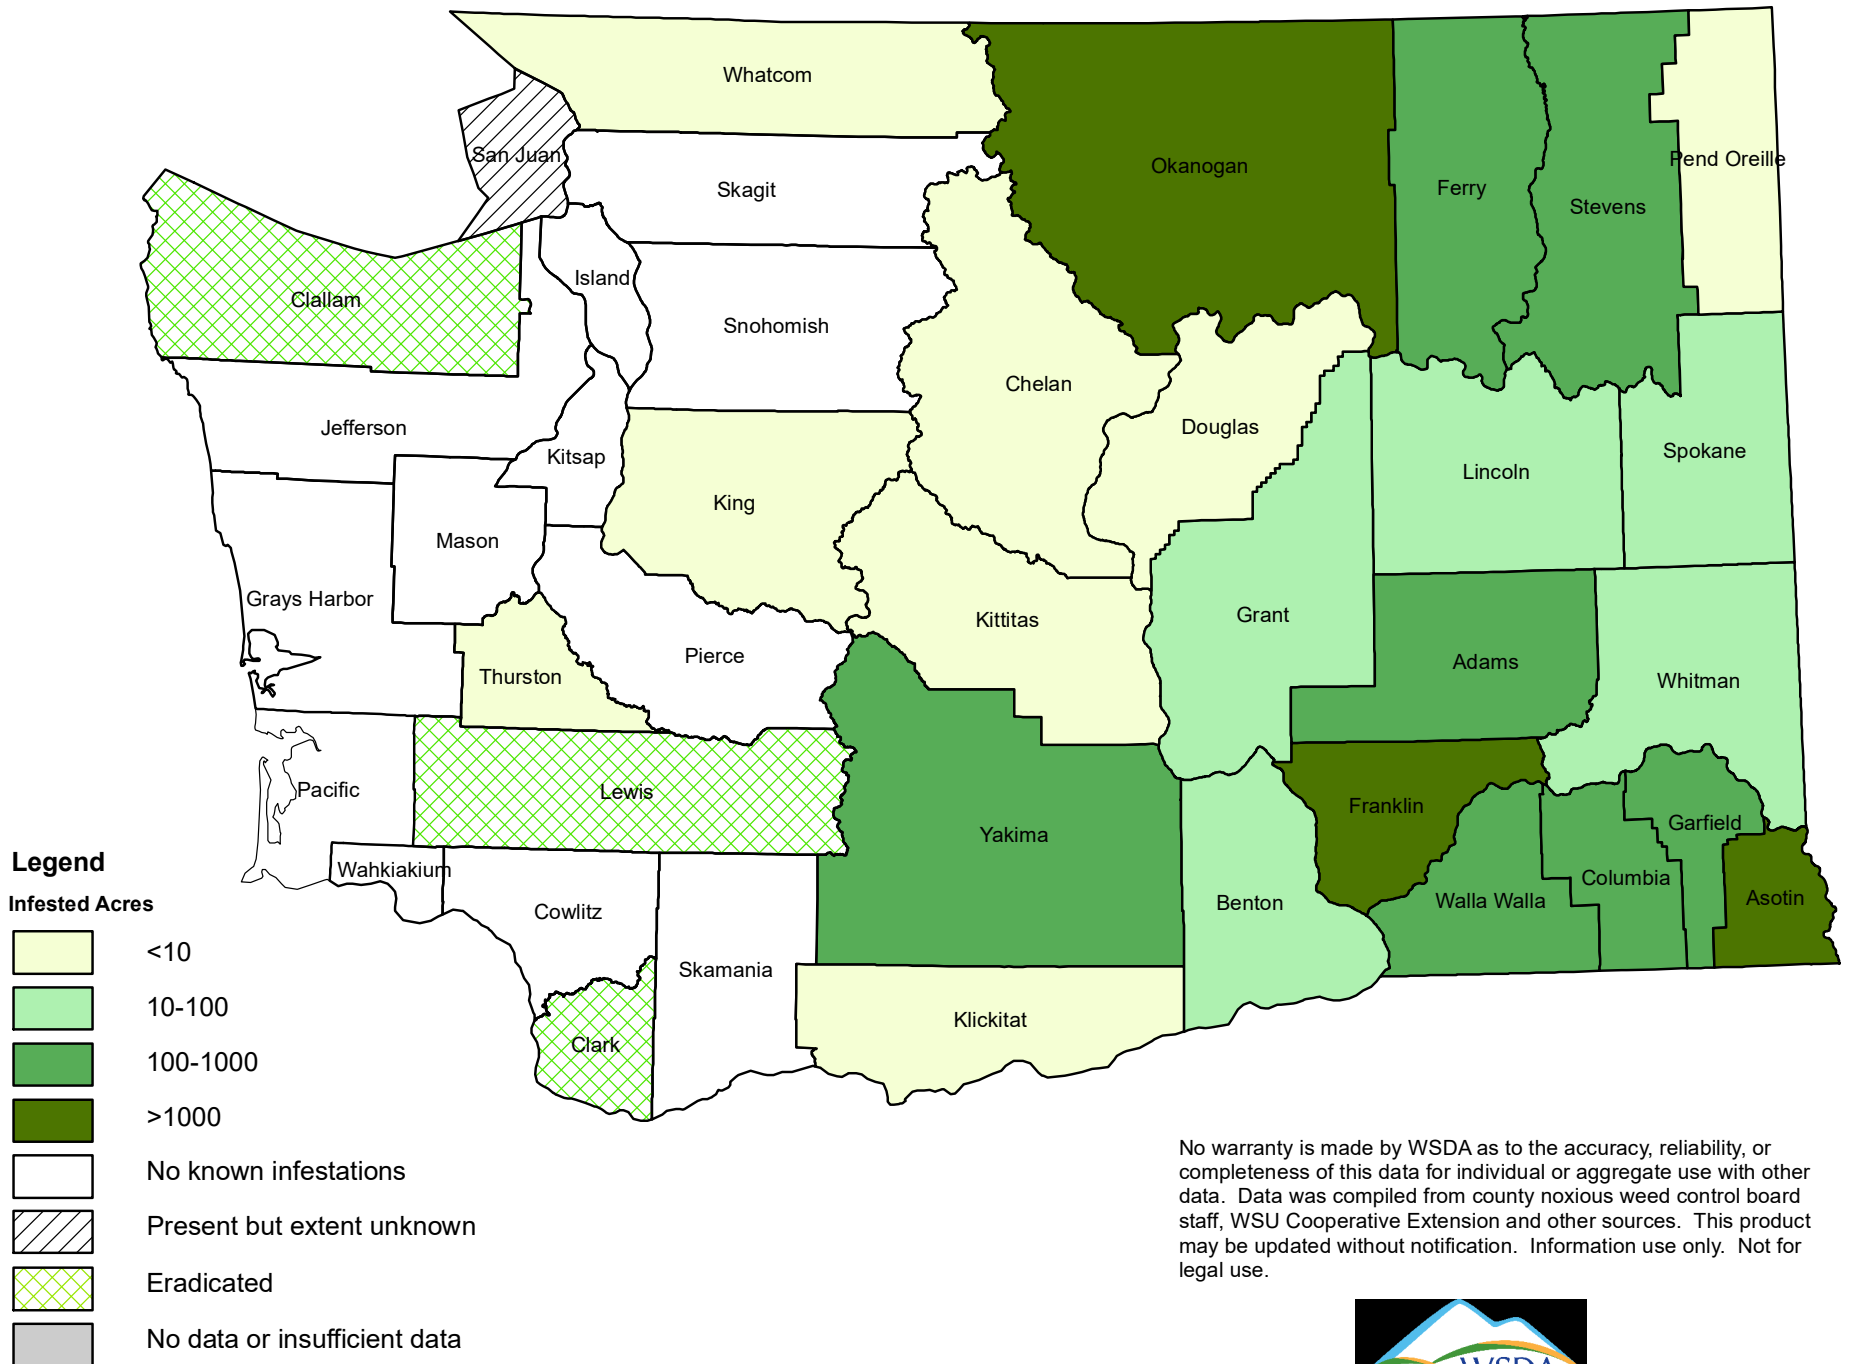

# Scotch Thistle (*Onopordum acanthium*) Distribution 2018

Updated: 7/16/2018

No warranty is made by WSDA as to the accuracy, reliability, or completeness of this data for individual or aggregate use with other data. Data was compiled from county noxious weed control board staff, WSU Cooperative Extension and other sources. This product may be updated without notification. Information use only. Not for legal use.