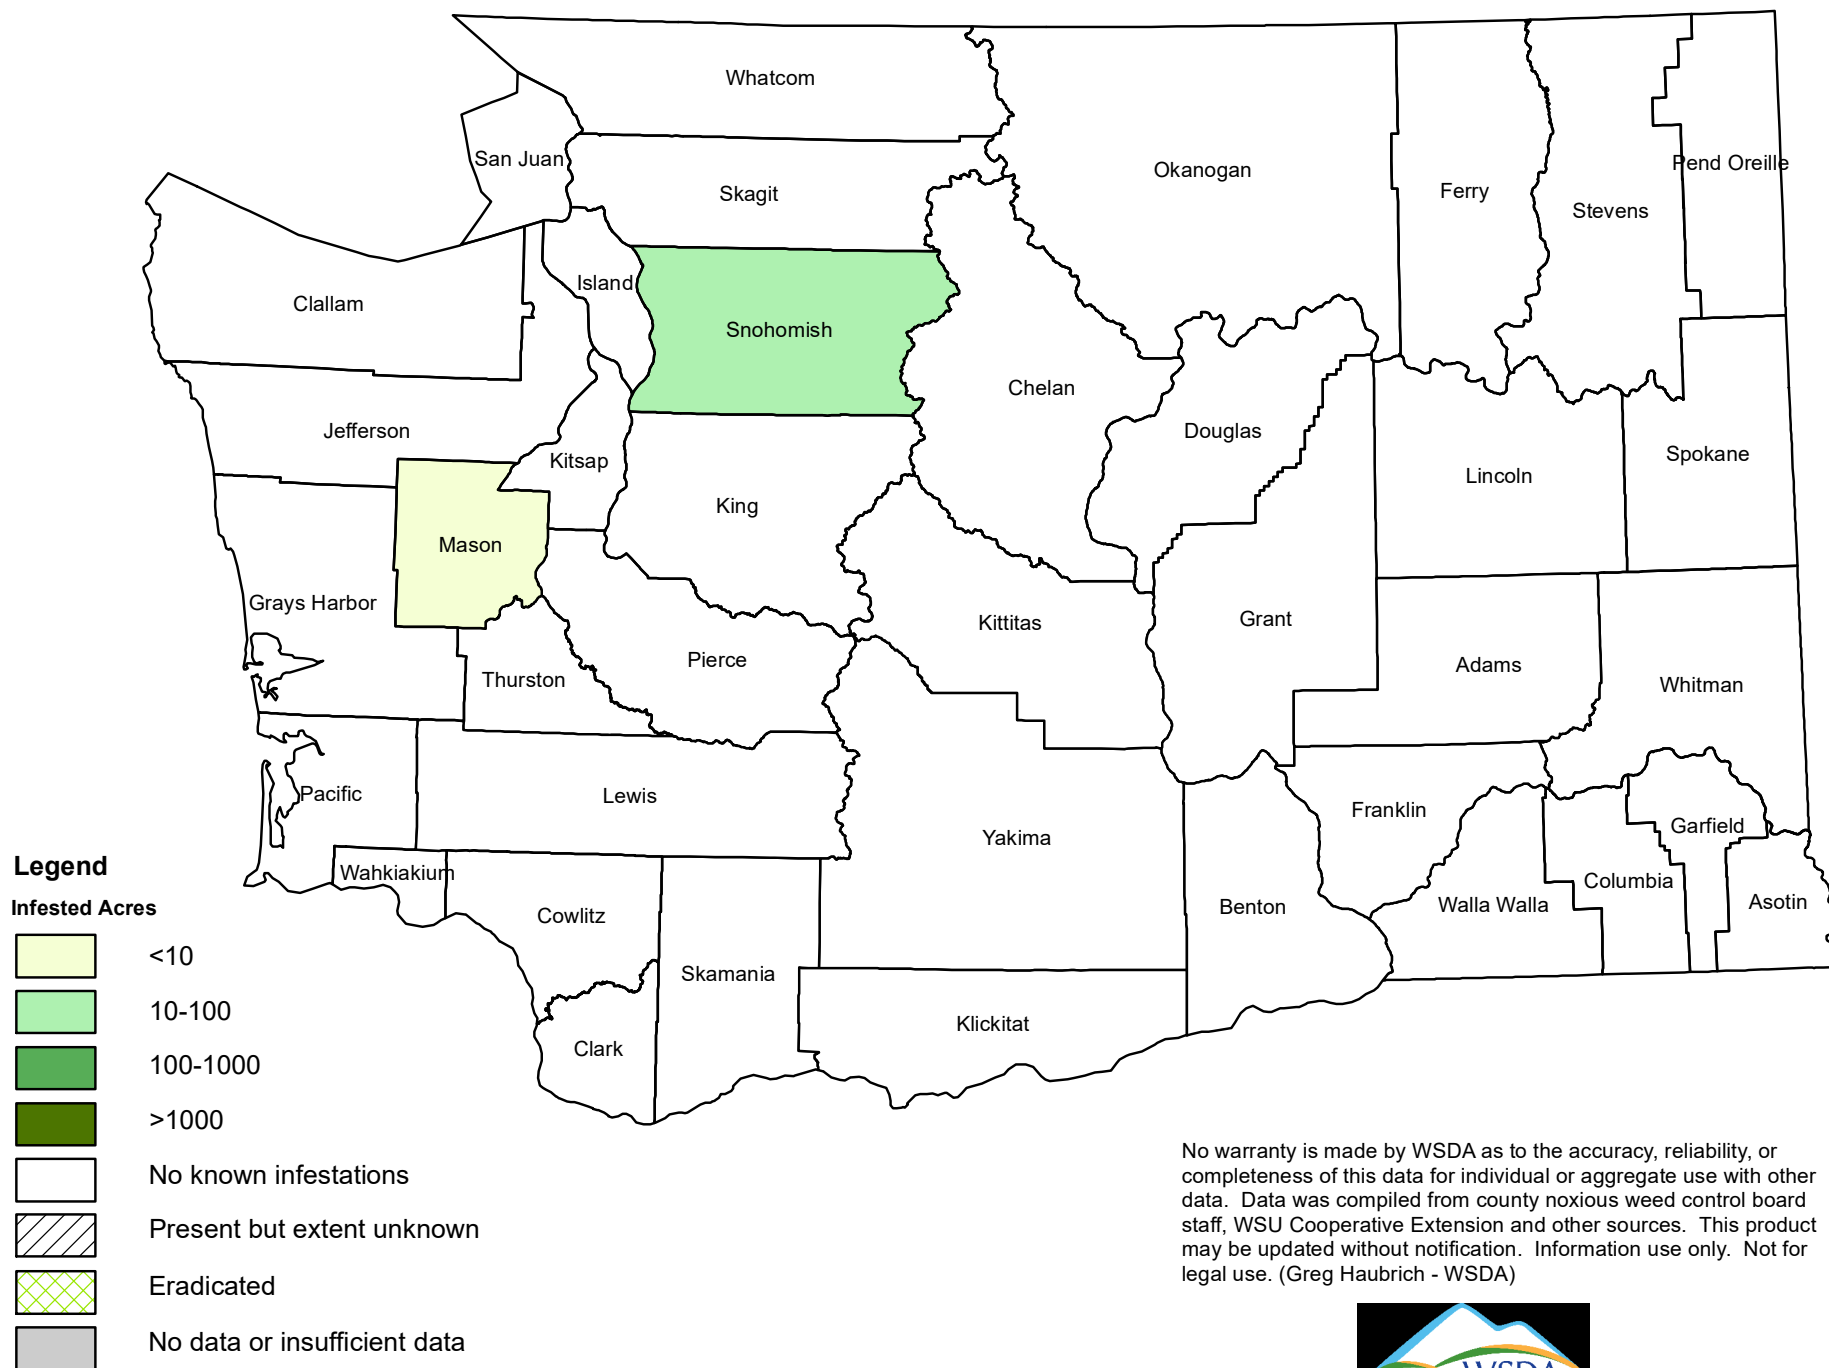

Grass-leaved Arrowhead (*Sagittaria graminea*) Distribution 2018

Updated: 12/13/2018

No warranty is made by WSDA as to the accuracy, reliability, or completeness of this data for individual or aggregate use with other data. Data was compiled from county noxious weed control board staff, WSU Cooperative Extension and other sources. This product may be updated without notification. Information use only. Not for legal use. (Greg Haubrich - WSDA)