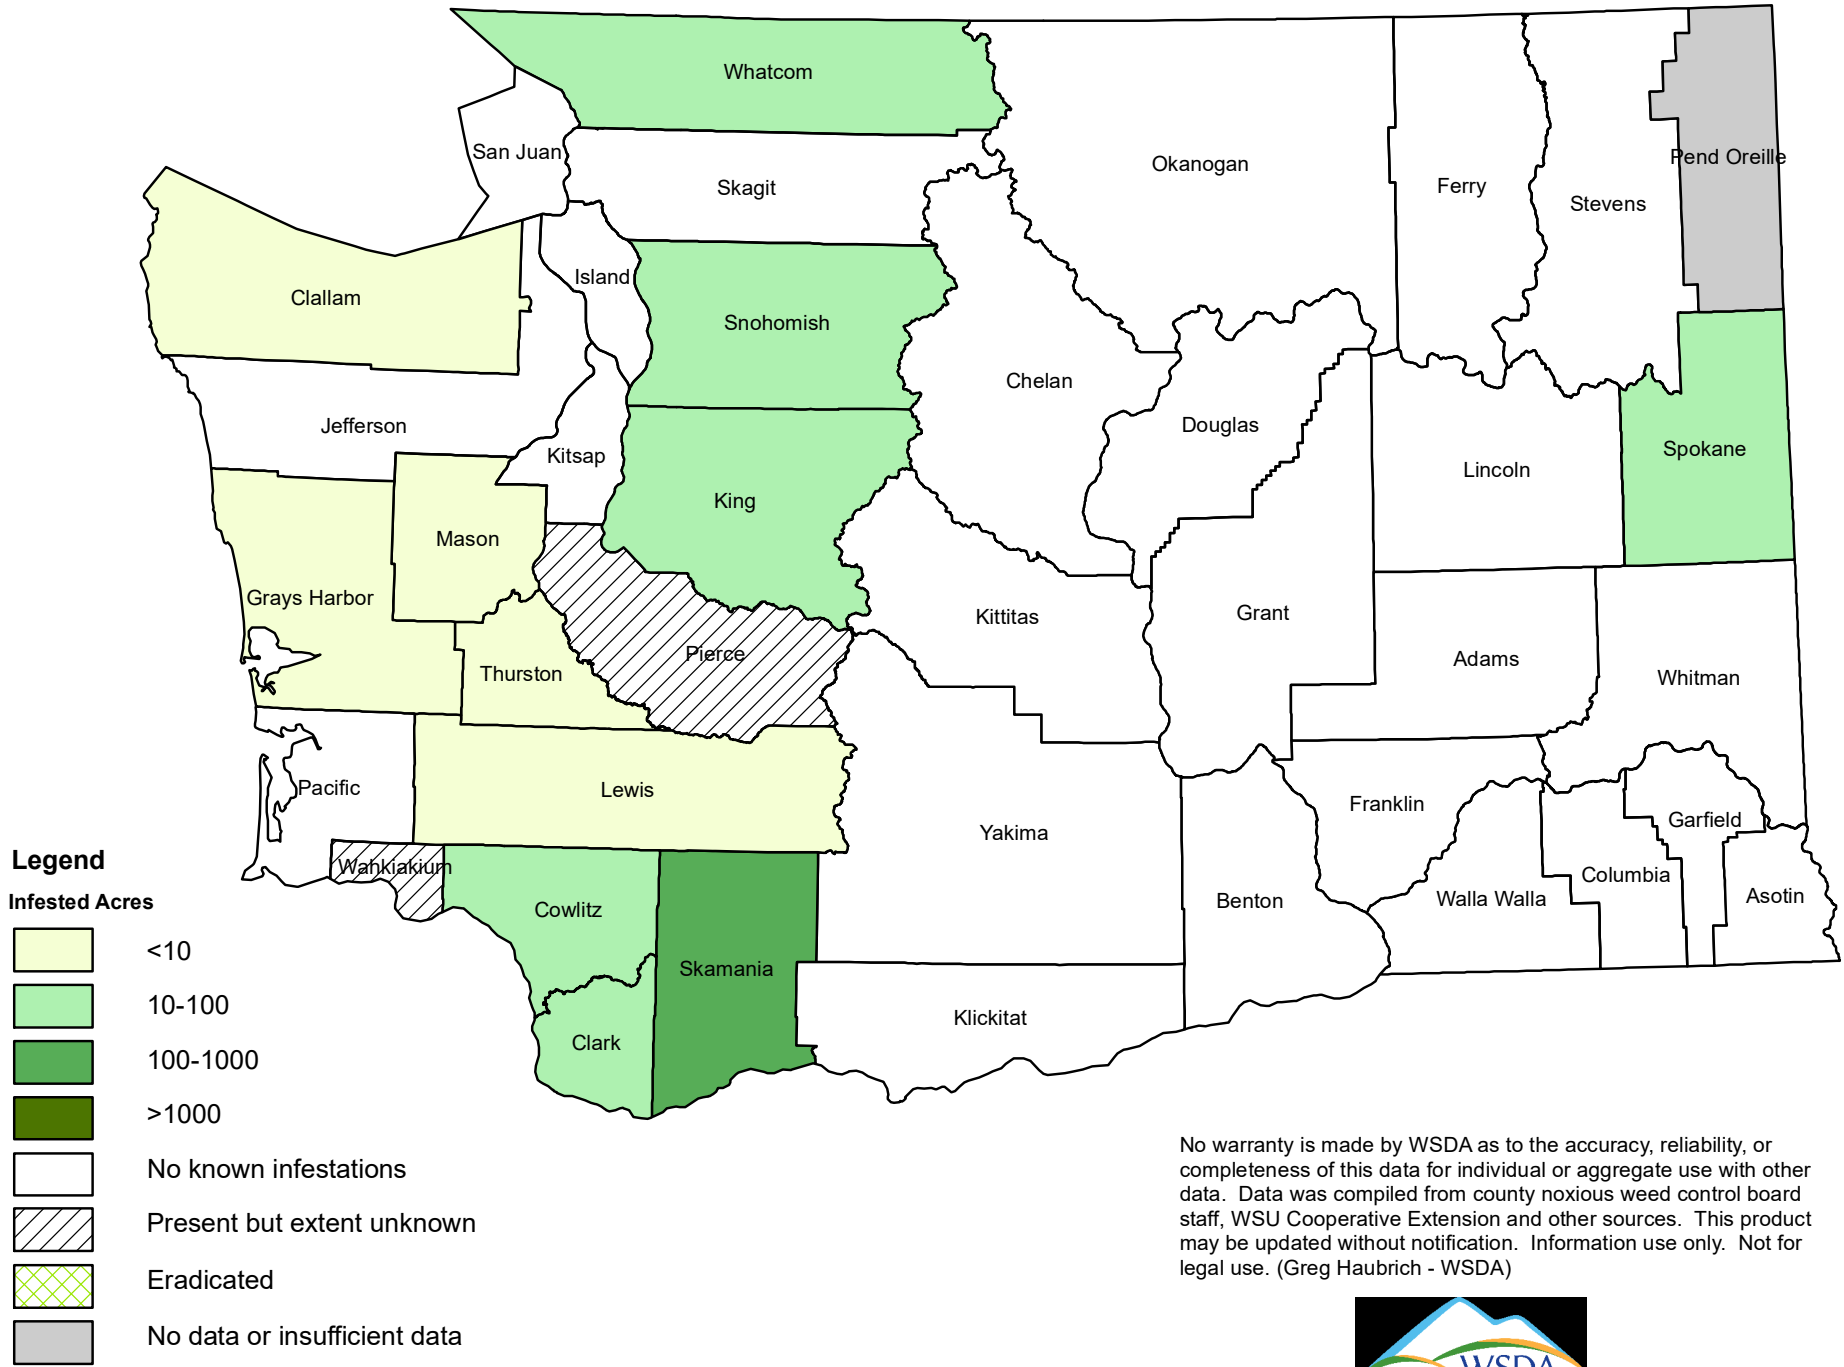

Hawkweeds - Nonnative Species of the Wall Subgenus (*Hieracium*, subgenus *Hieracium*) Distribution 2018

Updated: 6/22/2018

No warranty is made by WSDA as to the accuracy, reliability, or completeness of this data for individual or aggregate use with other data. Data was compiled from county noxious weed control board staff, WSU Cooperative Extension and other sources. This product may be updated without notification. Information use only. Not for legal use. (Greg Haubrich - WSDA)