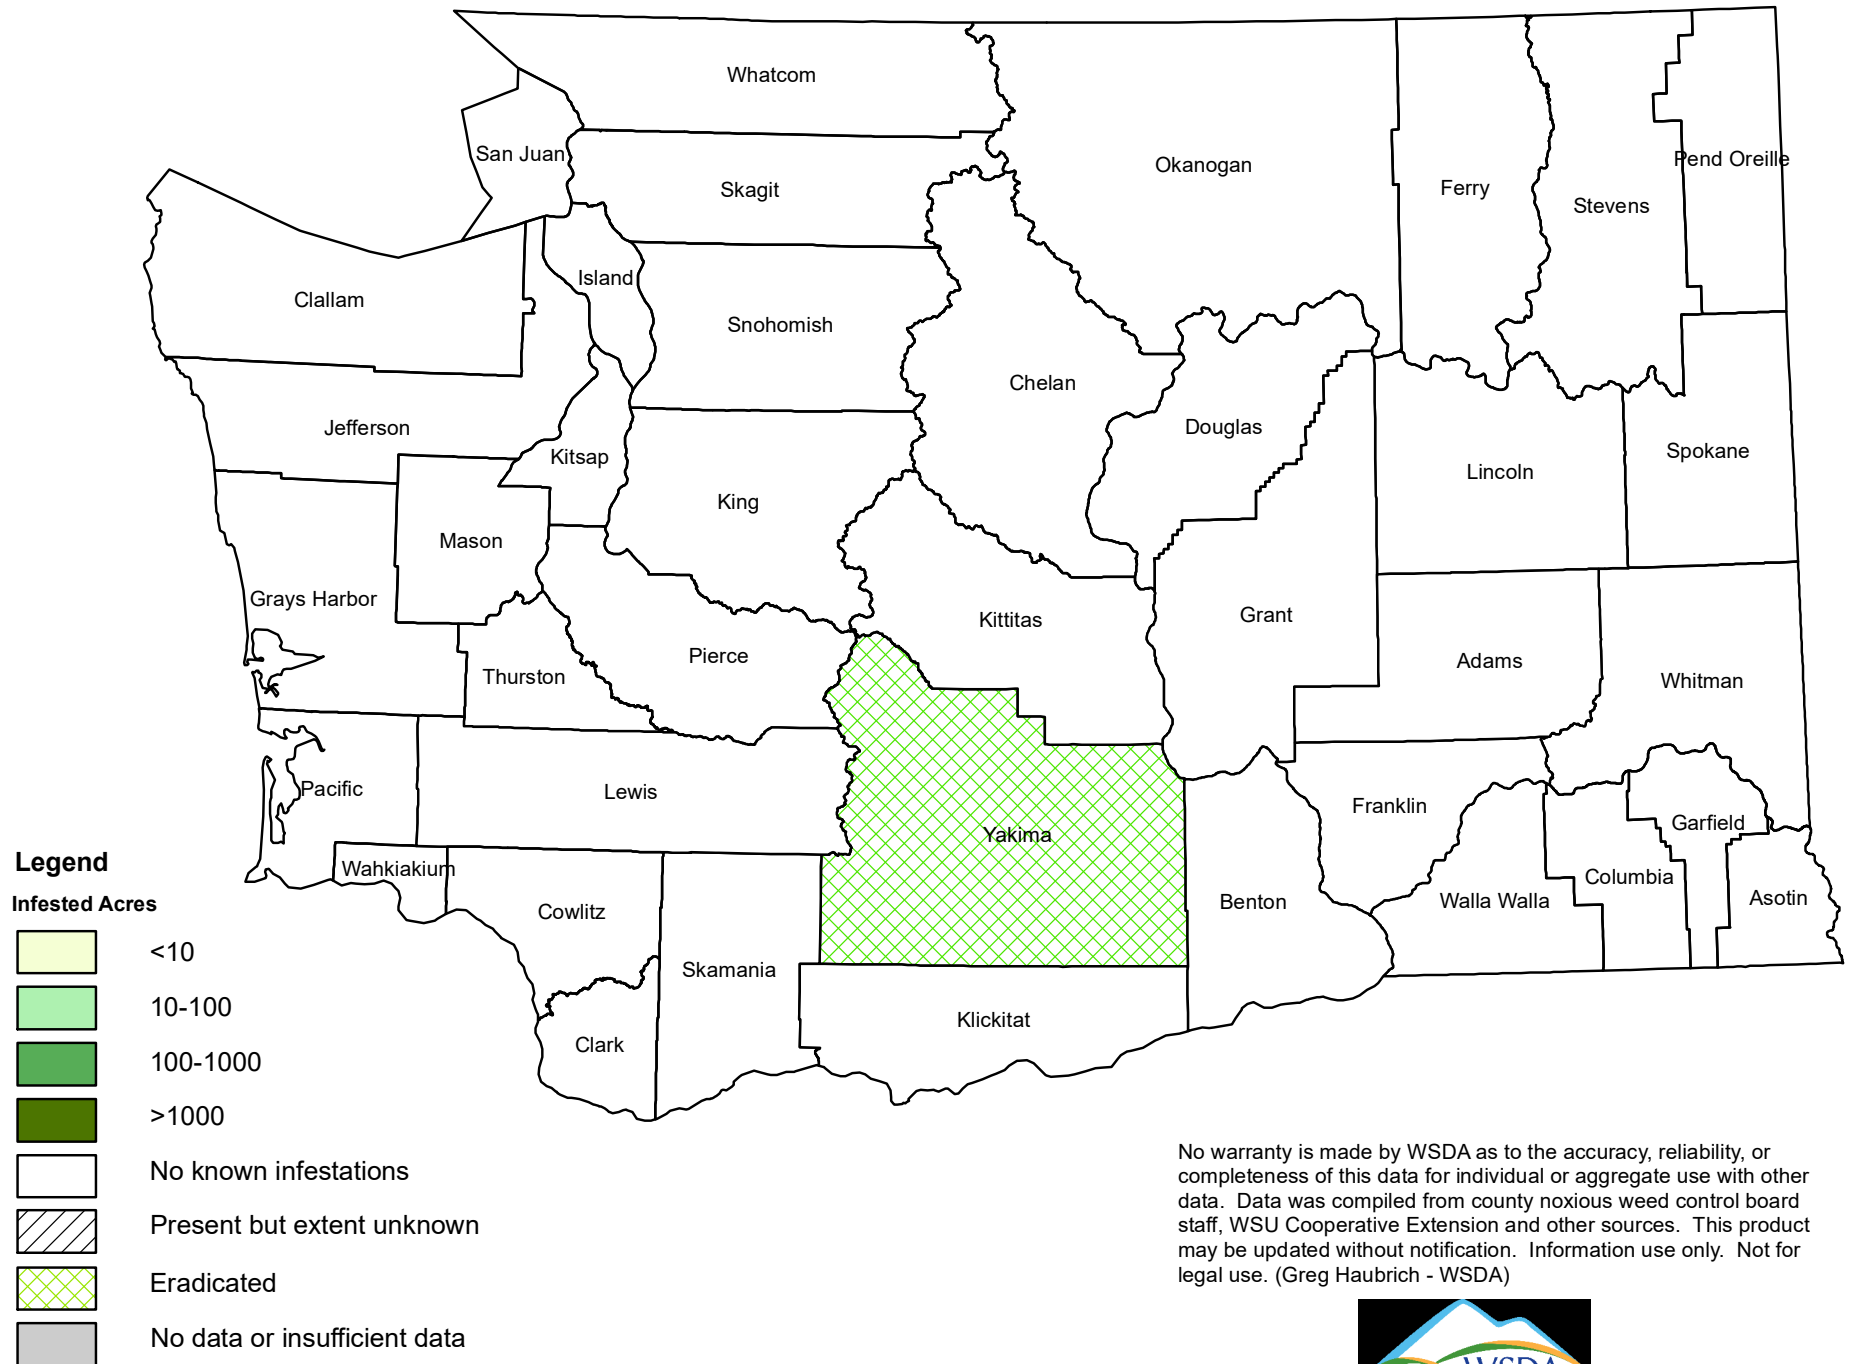

Texas Blueweed (*Helianthus ciliaris*) Distribution 2018

Updated: 11/28/2018

No warranty is made by WSDA as to the accuracy, reliability, or completeness of this data for individual or aggregate use with other data. Data was compiled from county noxious weed control board staff, WSU Cooperative Extension and other sources. This product may be updated without notification. Information use only. Not for legal use. (Greg Haubrich - WSDA)