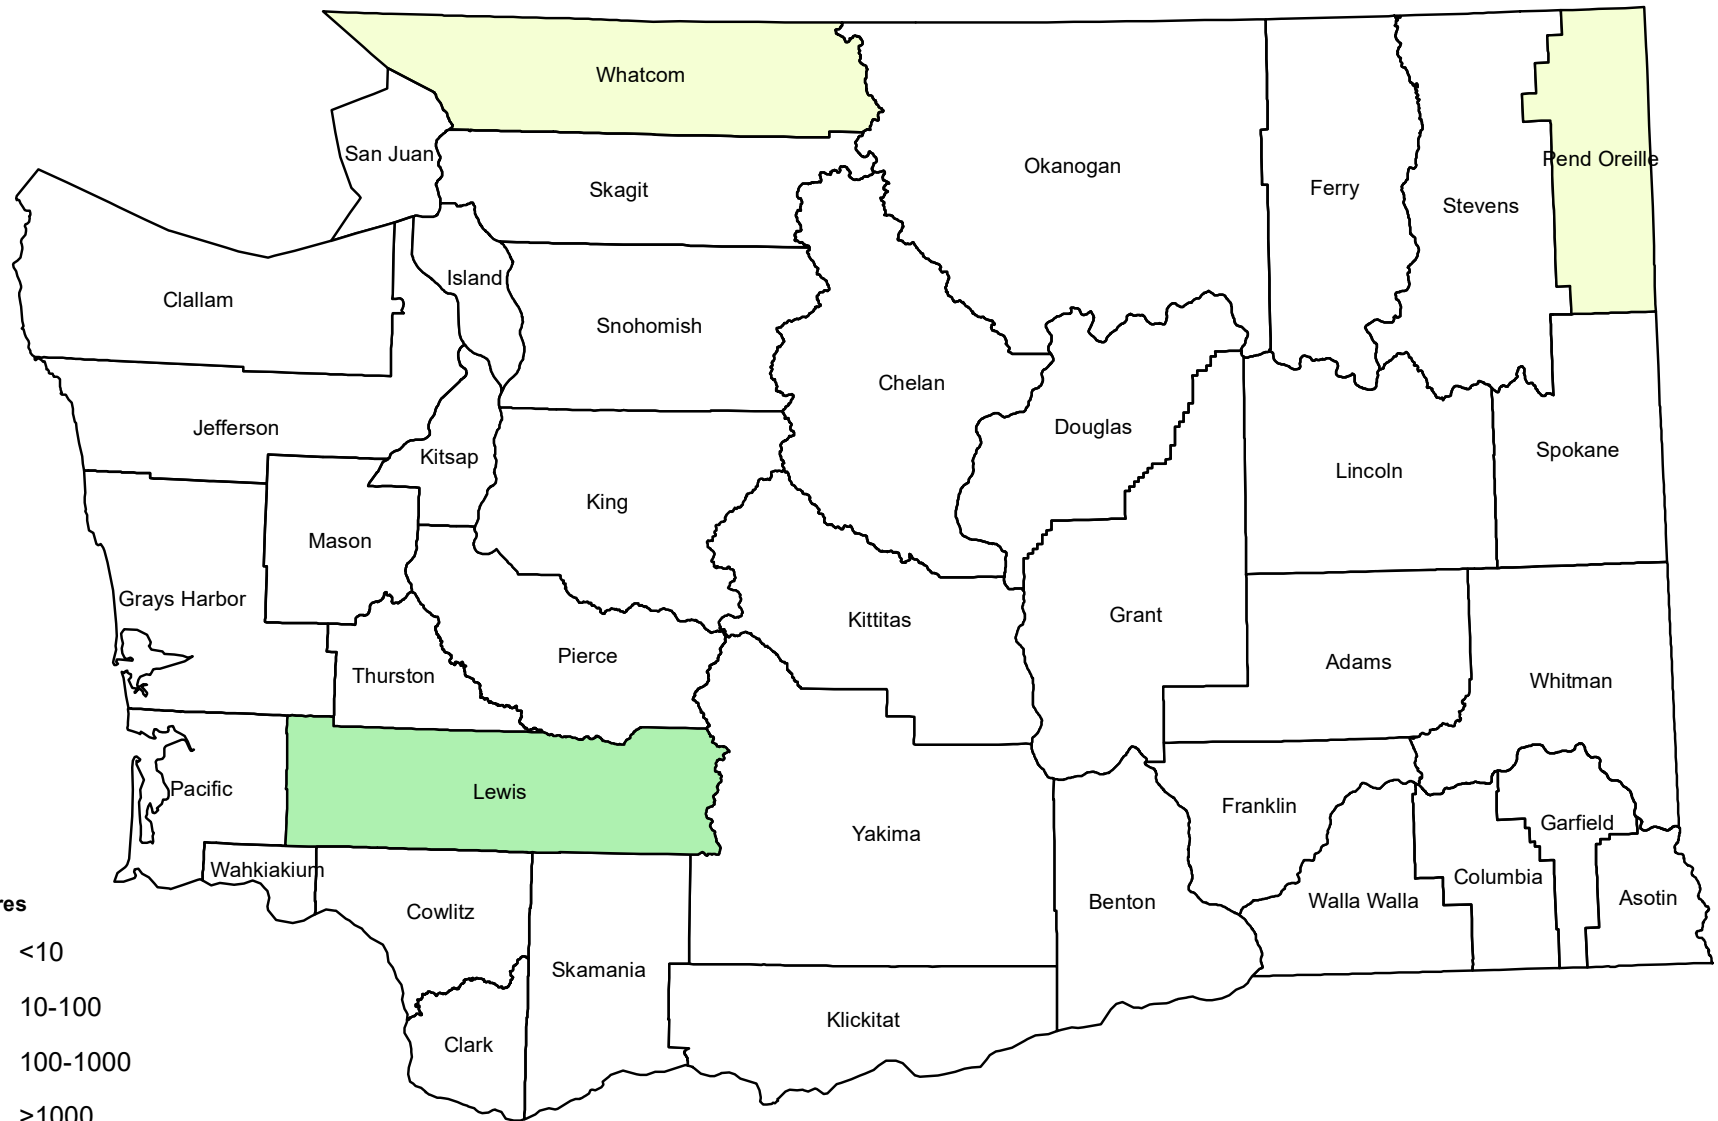

Black Knapweed (*Centaurea nigra*) Distribution 2018

Updated: 6/22/2018

Legend

Infested Acres

<10

10-100

100-1000

>1000

No known infestations

Present but extent unknown

Eradicated

No data or insufficient data

No warranty is made by WSDA as to the accuracy, reliability, or completeness of this data for individual or aggregate use with other data. Data was compiled from county noxious weed control board staff, WSU Cooperative Extension and other sources. This product may be updated without notification. Information use only. Not for legal use. (Greg Haubrich - WSDA)